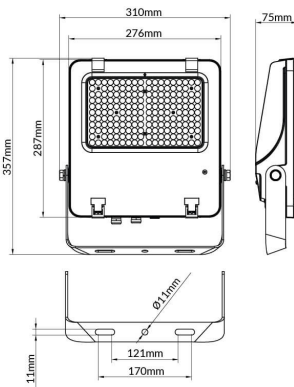

AQUILA II

Lavov flood light from the family AQUILA II with a power of 150W and an optics 26x60° tilt10° degrees . CCT 4000K. With a total lumen output of 23250lm and a luminous efficiency of 155lm/W.ON-OFF driver. Made in die cast aluminum and finished in Black color. IP66 and IK 08 degree of protection.

Item code	86.10018.3461.02
Product type	Outdoor
Category	Floodlights
Family	AQUILA II

Pictograms		50 Hz	220 V		SDCM 3
		60	240 V		
	Driver INCL.	On	Off		
IP 66	CRI 70	IK 08	50000h L70B50		

Scheme

Product	
Real power (W)	150
Real luminous flux (Lm)	23250
Luminous efficiency (Lm/W)	155
Beam angle (°)	26x60° tilt10°
Life time (h)	50000h L70B50
IP	66
Electrical class insulation	Class I
Colour	Black
Control gear included	Yes
Control gear	ON-OFF
Light source	LED
Type of LED	2835
Colour temperature (K)	4000
Colour consistency (SDCM)	SDCM<5
CRI	≥70
IK	08