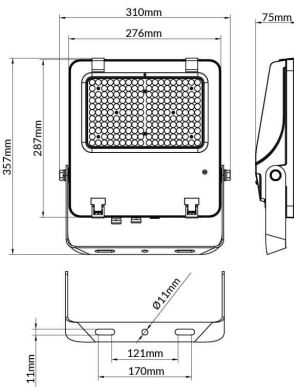

AQUILA II

Lavov flood light from the family AQUILA II with a power of 150W and an optics 26x60° tilt10° degrees . CCT 4000K. With a total lumen output of 23250lm and a luminous efficiency of 155lm/W.ON-OFF driver. Made in die cast aluminum and finished in Black color. IP66 and IK 08 degree of protection.

Item code	86.10018.3461.02
Product type	Indoor
Category	Industrial
Family	AQUILA II
Subfamily	AQUILA II

Pictograms

Scheme

Product	
Real power (W)	150
Real luminous flux (Lm)	23250
Luminous efficiency (Lm/W)	155
Beam angle (°)	26x60° tilt10°
Life time (h)	50000h L70B50
IP	66
Electrical class insulation	Class I
Colour	Black
Control gear included	Yes
Control gear	ON-OFF
Light source	LED
Type of LED	2835
Colour temperature (K)	4000
Colour consistency (SDCM)	SDCM<5
CRI	≥70
IK	08