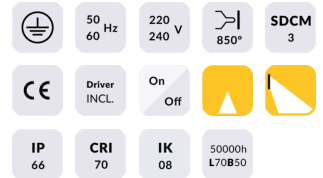

AQUILA II

Lavov flood light from the family AQUILA II with a power of 150W and an optics 26x60° tilt10° degrees . CCT 4000K. With a total lumen output of 23250lm and a luminous efficiency of 155lm/W.ON-OFF driver. Made in die cast aluminum and finished in Black color. IP66 and IK 08 degree of protection.

Item code	86.10018.3461.02
Product type	Indoor
Category	Industrial
Family	AQUILA II
Subfamily	AQUILA II

Pictograms

Scheme

Product	
Real power (W)	150
Real luminous flux (Lm)	23250
Luminous efficiency (Lm/W)	155
Beam angle (°)	26x60° tilt10°
Life time (h)	50000h L70B50
IP	66
Electrical class insulation	Class I
Colour	Black
Control gear included	Yes
Control gear	ON-OFF
Light source	LED
Type of LED	2835
Colour temperature (K)	4000
Colour consistency (SDCM)	SDCM<5
CRI	≥70
IK	08