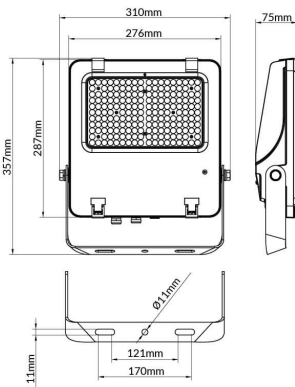

AQUILA II

Lavov flood light from the family AQUILA II with a power of 150W and an optics 26x60° tilt10° degrees . CCT 4000K. With a total lumen output of 23250lm and a luminous efficiency of 155lm/W.ON-OFF driver. Made in die cast aluminum and finished in Black color. IP66 and IK 08 degree of protection.

Item code	86.10018.3461.02
Product type	Outdoor
Category	Floodlights
Family	AQUILA II
Pictograms	

Scheme

Product

Real power (W)	150
Real luminous flux (Lm)	23250
Luminous efficiency (Lm/W)	155
Beam angle (°)	26x60° tilt10°
Life time (h)	50000h L70B50
IP	66
Electrical class insulation	Class I
Colour	Black
Control gear included	Yes
Control gear	ON-OFF
Light source	LED
Type of LED	2835
Colour temperature (K)	4000
Colour consistency (SDCM)	SDCM<5
CRI	≥70
IK	08