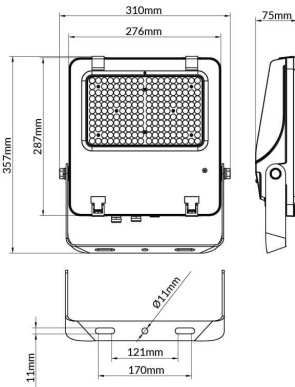

AQUILA II

Lavov flood light from the family AQUILA II with a power of 150W and an optics 26x60° tilt10° degrees . CCT 4000K. With a total lumen output of 23250lm and a luminous efficiency of 155lm/W.ON-OFF driver. Made in die cast aluminum and finished in Black color. IP66 and IK 08 degree of protection.

Item code	86.10018.3461.02
Product type	Outdoor
Category	Floodlights
Family	AQUILA II
Subfamily	AQUILA II

Pictograms

Scheme

Product	
Real power (W)	150
Real luminous flux (Lm)	23250
Luminous efficiency (Lm/W)	155
Beam angle (°)	26x60° tilt10°
Life time (h)	50000h L70B50
IP	66
Electrical class insulation	Class I
Colour	Black
Control gear included	Yes
Control gear	ON-OFF
Light source	LED
Type of LED	2835
Colour temperature (K)	4000
Colour consistency (SDCM)	SDCM<5
CRI	≥70
IK	08