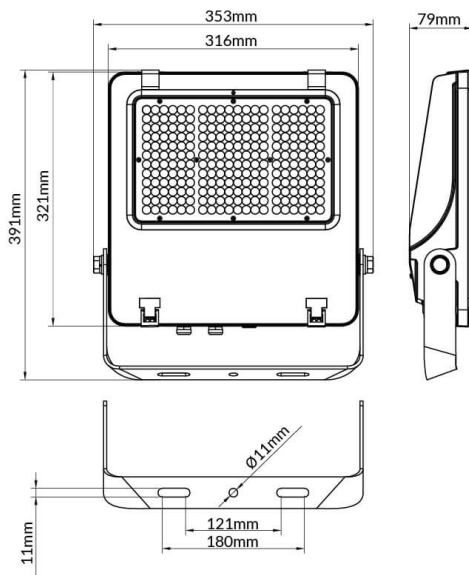

**AQUILA II**

Lavov flood light from the family AQUILA II with a power of 200W and an optics 25° degrees . CCT 4000K. With a total lumen output of 32000lm and a luminous efficiency of 160lm/W.ON-OFF driver. Made in die cast aluminum and finished in Black color. IP66 and IK 08 degree of protection.

<b>Item code</b>	<b>86.I0018.4411.02</b>
<b>Product type</b>	<b>Outdoor</b>
<b>Category</b>	<b>Floodlights</b>
<b>Family</b>	<b>AQUILA II</b>

**Pictograms**

**Scheme**

<b>Product</b>	
<b>Real power (W)</b>	<b>200</b>
<b>Real luminous flux (Lm)</b>	<b>32000</b>
<b>Luminous efficiency (Lm/W)</b>	<b>160</b>
<b>Beam angle (°)</b>	<b>25°</b>
<b>Life time (h)</b>	<b>50000h L70B50</b>
<b>IP</b>	<b>66</b>
<b>Electrical class insulation</b>	<b>Class I</b>
<b>Colour</b>	<b>Black</b>
<b>Control gear included</b>	<b>Yes</b>
<b>Control gear</b>	<b>ON-OFF</b>
<b>Light source</b>	<b>LED</b>
<b>Type of LED</b>	<b>2835</b>
<b>Colour temperature (K)</b>	<b>4000</b>
<b>Colour consistency (SDCM)</b>	<b>SDCM5</b>
<b>CRI</b>	<b>≥70</b>
<b>IK</b>	<b>08</b>