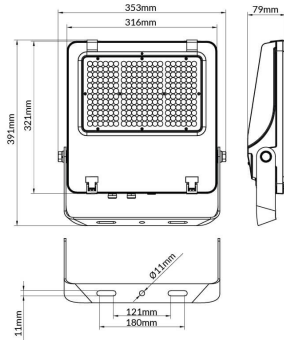

### AQUILA II

Lavov flood light from the family AQUILA II with a power of 200W and an optics 25° degrees . CCT 4000K. With a total lumen output of 32000lm and a luminous efficiency of 160lm/W.ON-OFF driver. Made in die cast aluminum and finished in Black color. IP66 and IK 08 degree of protection.

<b>Item code</b>	<b>86.10018.4411.02</b>
<b>Product type</b>	<b>Outdoor</b>
<b>Category</b>	<b>Floodlights</b>
<b>Family</b>	<b>AQUILA II</b>
<b>Pictograms</b>	

### Scheme

<b>Product</b>	
<b>Real power (W)</b>	<b>200</b>
<b>Real luminous flux (Lm)</b>	<b>32000</b>
<b>Luminous efficiency (Lm/W)</b>	<b>160</b>
<b>Beam angle (°)</b>	<b>25°</b>
<b>Life time (h)</b>	<b>50000h L70B50</b>
<b>IP</b>	<b>66</b>
<b>Electrical class insulation</b>	<b>Class I</b>
<b>Colour</b>	<b>Black</b>
<b>Control gear included</b>	<b>Yes</b>
<b>Control gear</b>	<b>ON-OFF</b>
<b>Light source</b>	<b>LED</b>
<b>Type of LED</b>	<b>2835</b>
<b>Colour temperature (K)</b>	<b>4000</b>
<b>Colour consistency (SDCM)</b>	<b>SDCM&lt;5</b>
<b>CRI</b>	<b>≥70</b>
<b>IK</b>	<b>08</b>