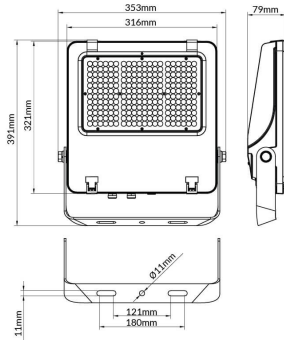

AQUILA II

Lavov flood light from the family AQUILA II with a power of 200W and an optics 25° degrees . CCT 4000K. With a total lumen output of 32000lm and a luminous efficiency of 160lm/W.ON-OFF driver. Made in die cast aluminum and finished in Black color. IP66 and IK 08 degree of protection.

Item code	86.10018.4411.02
Product type	Indoor
Category	Industrial
Family	AQUILA II
Subfamily	AQUILA II

Pictograms

Scheme

Product	
Real power (W)	200
Real luminous flux (Lm)	32000
Luminous efficiency (Lm/W)	160
Beam angle (°)	25°
Life time (h)	50000h L70B50
IP	66
Electrical class insulation	Class I
Colour	Black
Control gear included	Yes
Control gear	ON-OFF
Light source	LED
Type of LED	2835
Colour temperature (K)	4000
Colour consistency (SDCM)	SDCM<5
CRI	≥70
IK	08