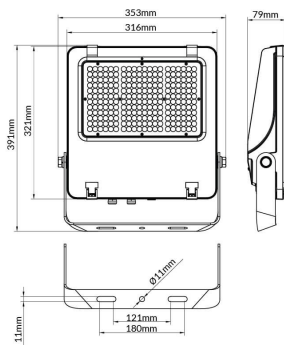

### Product

**Real power (W)** 200

**Real luminous flux (Lm)** 32000

**Luminous efficiency (Lm/W)** 160

**Beam angle (°)** 25°

**Life time (h)** 50000h L70B50

**IP** 66

**Electrical class insulation** Class I