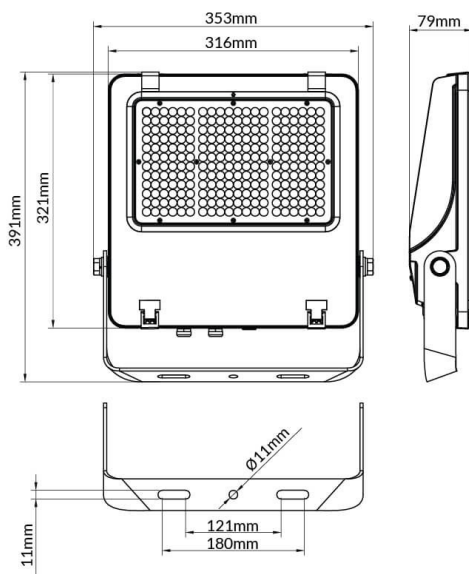

AQUILA II

Lavov flood light from the family AQUILA II with a power of 200W and an optics 25° degrees . CCT 4000K. With a total lumen output of 32000lm and a luminous efficiency of 160lm/W.ON-OFF driver. Made in die cast aluminum and finished in Black color. IP66 and IK 08 degree of protection.

Scheme

| | |
|---------------------|-------------------------|
| Item code | 86.I0018.4411.02 |
| Product type | Outdoor |
| Category | Floodlights |
| Family | AQUILA II |
| Subfamily | AQUILA II |
| Pictograms | |

| | |
|------------------------------------|----------------------|
| Product | |
| Real power (W) | 200 |
| Real luminous flux (Lm) | 32000 |
| Luminous efficiency (Lm/W) | 160 |
| Beam angle (°) | 25° |
| Life time (h) | 50000h L70B50 |
| IP | 66 |
| Electrical class insulation | Class I |
| Colour | Black |
| Control gear included | Yes |
| Control gear | ON-OFF |
| Light source | LED |
| Type of LED | 2835 |
| Colour temperature (K) | 4000 |
| Colour consistency (SDCM) | SDCM5 |
| CRI | ≥70 |
| IK | 08 |