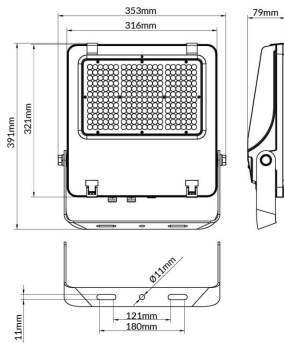

**AQUILA II**

Lavov flood light from the family AQUILA II with a power of 200W and an optics 25° degrees . CCT 4000K. With a total lumen output of 32000lm and a luminous efficiency of 160lm/W.DALI driver. Made in die cast aluminum and finished in Black color. IP66 and IK 08 degree of protection.

<b>Item code</b>	<b>86.10018.4413.02</b>
<b>Product type</b>	<b>Outdoor</b>
<b>Category</b>	<b>Floodlights</b>
<b>Family</b>	<b>AQUILA II</b>
<b>Pictograms</b>	

**Scheme**

<b>Product</b>	
<b>Real power (W)</b>	<b>200</b>
<b>Real luminous flux (Lm)</b>	<b>32000</b>
<b>Luminous efficiency (Lm/W)</b>	<b>160</b>
<b>Beam angle (°)</b>	<b>25°</b>
<b>Life time (h)</b>	<b>50000h L70B50</b>
<b>IP</b>	<b>66</b>
<b>Electrical class insulation</b>	<b>Class I</b>
<b>Colour</b>	<b>Black</b>
<b>Control gear included</b>	<b>Yes</b>
<b>Control gear</b>	<b>DALI</b>
<b>Light source</b>	<b>LED</b>
<b>Type of LED</b>	<b>2835</b>
<b>Colour temperature (K)</b>	<b>4000</b>
<b>Colour consistency (SDCM)</b>	<b>SDCM&lt;5</b>
<b>CRI</b>	<b>≥70</b>
<b>IK</b>	<b>08</b>