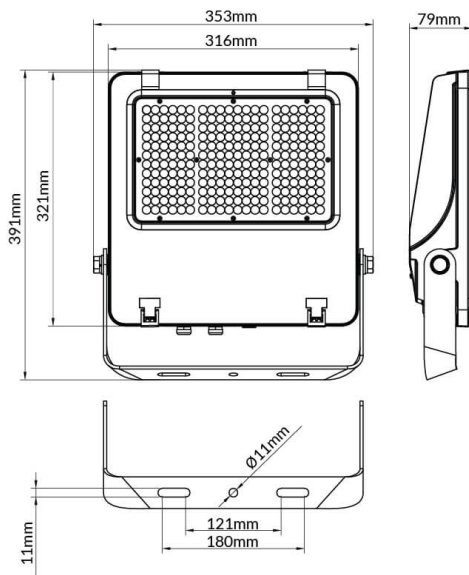

AQUILA II

Lavov flood light from the family AQUILA II with a power of 200W and an optics 25° degrees . CCT 4000K. With a total lumen output of 32000lm and a luminous efficiency of 160lm/W.DALI driver. Made in die cast aluminum and finished in Black color. IP66 and IK 08 degree of protection.

Scheme

Item code	86.I0018.4413.02
Product type	Outdoor
Category	Floodlights
Family	AQUILA II
Pictograms	

Product	
Real power (W)	200
Real luminous flux (Lm)	32000
Luminous efficiency (Lm/W)	160
Beam angle (°)	25°
Life time (h)	50000h L70B50
IP	66
Electrical class insulation	Class I
Colour	Black
Control gear included	Yes
Control gear	DALI
Light source	LED
Type of LED	2835
Colour temperature (K)	4000
Colour consistency (SDCM)	SDCM5
CRI	≥70
IK	08