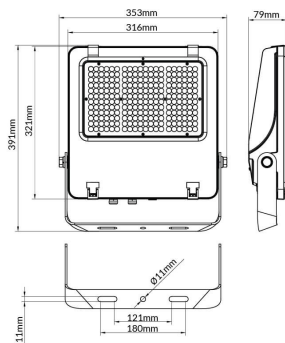

Scheme

Product

Real power (W)	200

Real luminous flux (Lm)	32000

Luminous efficiency (Lm/W)	160

Beam angle (°)	25°

Life time (h)	50000h L70B50

IP	66

Electrical class insulation	Class I

Colour	Black

Control gear included	Yes

Control gear	DALI

Light source	LED

Type of LED	2835

Colour temperature (K)	4000

Colour consistency (SDCM)	SDCM<5

CRI	≥70

IK	08