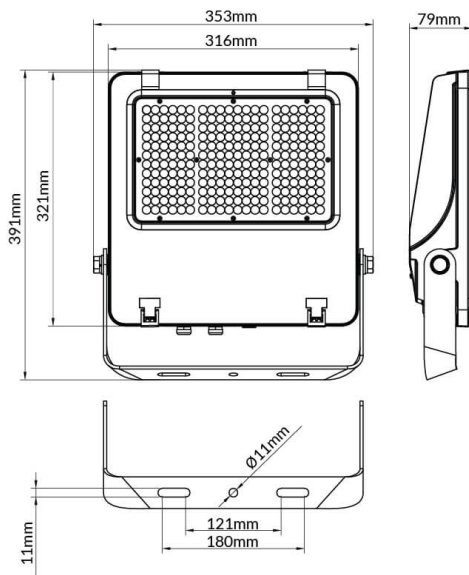

AQUILA II

Lavov flood light from the family AQUILA II with a power of 200W and an optics 25° degrees . CCT 4000K. With a total lumen output of 32000lm and a luminous efficiency of 160lm/W.DALI driver. Made in die cast aluminum and finished in Black color. IP66 and IK 08 degree of protection.

Scheme

Item code	86.I0018.4413.02
Product type	Indoor
Category	Industrial
Family	AQUILA II
Subfamily	AQUILA II
Pictograms	

Product	
Real power (W)	200
Real luminous flux (Lm)	32000
Luminous efficiency (Lm/W)	160
Beam angle (°)	25°
Life time (h)	50000h L70B50
IP	66
Electrical class insulation	Class I
Colour	Black
Control gear included	Yes
Control gear	DALI
Light source	LED
Type of LED	2835
Colour temperature (K)	4000
Colour consistency (SDCM)	SDCM5
CRI	≥70
IK	08