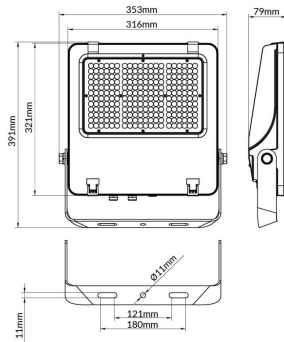

AQUILA II

Lavov flood light from the family AQUILA II with a power of 200W and an optics 25° degrees . CCT 4000K. With a total lumen output of 32000lm and a luminous efficiency of 160lm/W.DALI driver. Made in die cast aluminum and finished in Black color. IP66 and IK 08 degree of protection.

Item code	86.I0018.4413.02
Product type	Indoor
Category	Floodlights
Family	AQUILA II
Subfamily	AQUILA II

Pictograms	

Scheme

Product	
Real power (W)	200
Real luminous flux (Lm)	32000
Luminous efficiency (Lm/W)	160
Beam angle (°)	25°
Life time (h)	50000h L70B50
IP	66
Electrical class insulation	Class I
Colour	Black
Control gear included	Yes
Control gear	DALI
Light source	LED
Type of LED	2835
Colour temperature (K)	4000
Colour consistency (SDCM)	SDCM<5
CRI	≥70
IK	08