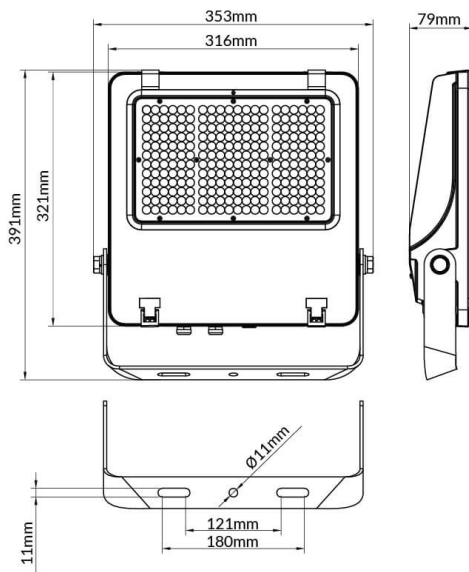

**AQUILA II**

Lavov flood light from the family AQUILA II with a power of 200W and an optics 25° degrees . CCT 4000K. With a total lumen output of 32000lm and a luminous efficiency of 160lm/W.DALI driver. Made in die cast aluminum and finished in Black color. IP66 and IK 08 degree of protection.

**Scheme**

<b>Item code</b>	<b>86.I0018.4413.02</b>
<b>Product type</b>	<b>Outdoor</b>
<b>Category</b>	<b>Floodlights</b>
<b>Family</b>	<b>AQUILA II</b>
<b>Subfamily</b>	<b>AQUILA II</b>
<b>Pictograms</b>	

<b>Product</b>	
<b>Real power (W)</b>	<b>200</b>
<b>Real luminous flux (Lm)</b>	<b>32000</b>
<b>Luminous efficiency (Lm/W)</b>	<b>160</b>
<b>Beam angle (°)</b>	<b>25°</b>
<b>Life time (h)</b>	<b>50000h L70B50</b>
<b>IP</b>	<b>66</b>
<b>Electrical class insulation</b>	<b>Class I</b>
<b>Colour</b>	<b>Black</b>
<b>Control gear included</b>	<b>Yes</b>
<b>Control gear</b>	<b>DALI</b>
<b>Light source</b>	<b>LED</b>
<b>Type of LED</b>	<b>2835</b>
<b>Colour temperature (K)</b>	<b>4000</b>
<b>Colour consistency (SDCM)</b>	<b>SDCM5</b>
<b>CRI</b>	<b>≥70</b>
<b>IK</b>	<b>08</b>