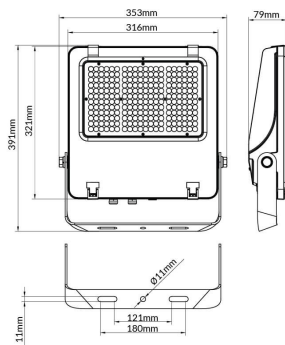

AQUILA II

Lavov flood light from the family AQUILA II with a power of 200W and an optics 25° degrees . CCT 4000K. With a total lumen output of 32000lm and a luminous efficiency of 160lm/W.DALI driver. Made in die cast aluminum and finished in Black color. IP66 and IK 08 degree of protection.

Item code	86.10018.4413.02
Product type	Outdoor
Category	Floodlights
Family	AQUILA II
Subfamily	AQUILA II

Pictograms

Scheme

Product	
Real power (W)	200
Real luminous flux (Lm)	32000
Luminous efficiency (Lm/W)	160
Beam angle (°)	25°
Life time (h)	50000h L70B50
IP	66
Electrical class insulation	Class I
Colour	Black
Control gear included	Yes
Control gear	DALI
Light source	LED
Type of LED	2835
Colour temperature (K)	4000
Colour consistency (SDCM)	SDCM<5
CRI	≥70
IK	08