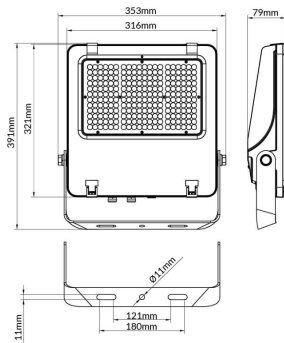

AQUILA II

Lavov flood light from the family AQUILA II with a power of 200W and an optics 60° degrees . CCT 4000K. With a total lumen output of 32000lm and a luminous efficiency of 160lm/W.ON-OFF driver. Made in die cast aluminum and finished in Black color. IP66 and IK 08 degree of protection.

Item code	86.10018.4421.02
Product type	Outdoor
Category	Floodlights
Family	AQUILA II
Pictograms	

Scheme

Product	
Real power (W)	200
Real luminous flux (Lm)	32000
Luminous efficiency (Lm/W)	160
Beam angle (°)	60°
Life time (h)	50000h L70B50
IP	66
Electrical class insulation	Class I
Colour	Black
Control gear included	Yes
Control gear	ON-OFF
Light source	LED
Type of LED	2835
Colour temperature (K)	4000
Colour consistency (SDCM)	SDCM<5
CRI	≥70
IK	08