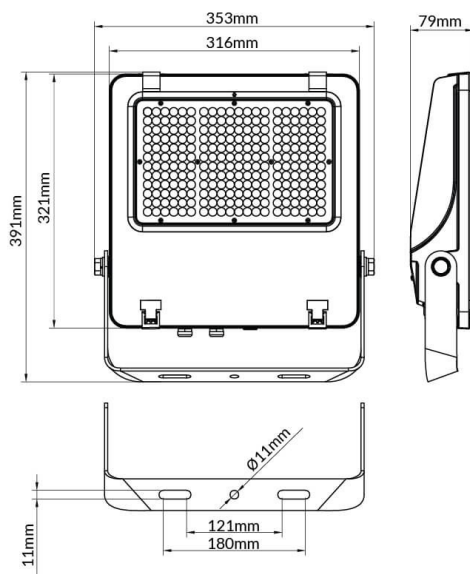

AQUILA II

Lavov flood light from the family AQUILA II with a power of 200W and an optics 60° degrees . CCT 4000K. With a total lumen output of 32000lm and a luminous efficiency of 160lm/W.ON-OFF driver. Made in die cast aluminum and finished in Black color. IP66 and IK 08 degree of protection.

Item code	86.I0018.4421.02
Product type	Outdoor
Category	Floodlights
Family	AQUILA II

Pictograms		50 60 Hz	220 240 V		SDCM 3
		Driver INCL.	On Off		
	IP 66	CRI 70	IK 08	50000h L70B50	

Scheme

Product	
Real power (W)	200
Real luminous flux (Lm)	32000
Luminous efficiency (Lm/W)	160
Beam angle (°)	60°
Life time (h)	50000h L70B50
IP	66
Electrical class insulation	Class I
Colour	Black
Control gear included	Yes
Control gear	ON-OFF
Light source	LED
Type of LED	2835
Colour temperature (K)	4000
Colour consistency (SDCM)	SDCM5
CRI	≥70
IK	08