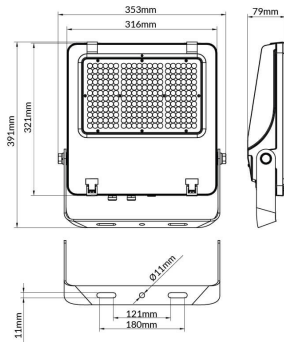

**AQUILA II**

Lavov flood light from the family AQUILA II with a power of 200W and an optics 60° degrees . CCT 4000K. With a total lumen output of 32000lm and a luminous efficiency of 160lm/W.ON-OFF driver. Made in die cast aluminum and finished in Black color. IP66 and IK 08 degree of protection.

<b>Item code</b>	<b>86.10018.4421.02</b>
<b>Product type</b>	<b>Outdoor</b>
<b>Category</b>	<b>Floodlights</b>
<b>Family</b>	<b>AQUILA II</b>
<b>Pictograms</b>	

**Scheme**

<b>Product</b>	
<b>Real power (W)</b>	<b>200</b>
<b>Real luminous flux (Lm)</b>	<b>32000</b>
<b>Luminous efficiency (Lm/W)</b>	<b>160</b>
<b>Beam angle (°)</b>	<b>60°</b>
<b>Life time (h)</b>	<b>50000h L70B50</b>
<b>IP</b>	<b>66</b>
<b>Electrical class insulation</b>	<b>Class I</b>
<b>Colour</b>	<b>Black</b>
<b>Control gear included</b>	<b>Yes</b>
<b>Control gear</b>	<b>ON-OFF</b>
<b>Light source</b>	<b>LED</b>
<b>Type of LED</b>	<b>2835</b>
<b>Colour temperature (K)</b>	<b>4000</b>
<b>Colour consistency (SDCM)</b>	<b>SDCM&lt;5</b>
<b>CRI</b>	<b>≥70</b>
<b>IK</b>	<b>08</b>