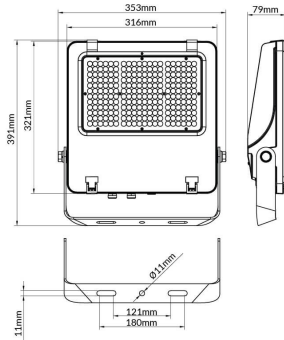

AQUILA II

Lavov flood light from the family AQUILA II with a power of 200W and an optics 60° degrees . CCT 4000K. With a total lumen output of 32000lm and a luminous efficiency of 160lm/W.ON-OFF driver. Made in die cast aluminum and finished in Black color. IP66 and IK 08 degree of protection.

Item code	86.10018.4421.02
Product type	Indoor
Category	Industrial
Family	AQUILA II
Subfamily	AQUILA II

Pictograms

Scheme

Product	
Real power (W)	200
Real luminous flux (Lm)	32000
Luminous efficiency (Lm/W)	160
Beam angle (°)	60°
Life time (h)	50000h L70B50
IP	66
Electrical class insulation	Class I
Colour	Black
Control gear included	Yes
Control gear	ON-OFF
Light source	LED
Type of LED	2835
Colour temperature (K)	4000
Colour consistency (SDCM)	SDCM<5
CRI	≥70
IK	08