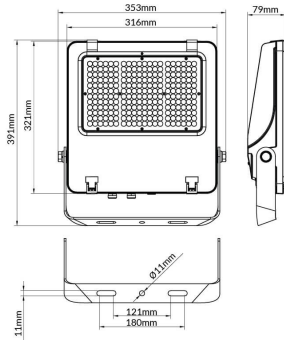

AQUILA II

Lavov flood light from the family AQUILA II with a power of 200W and an optics 60° degrees . CCT 4000K. With a total lumen output of 32000lm and a luminous efficiency of 160lm/W.ON-OFF driver. Made in die cast aluminum and finished in Black color. IP66 and IK 08 degree of protection.

Item code	86.10018.4421.02
Product type	Outdoor
Category	Floodlights
Family	AQUILA II
Pictograms	

Scheme

Product

Real power (W)	200
Real luminous flux (Lm)	32000
Luminous efficiency (Lm/W)	160
Beam angle (°)	60°
Life time (h)	50000h L70B50
IP	66
Electrical class insulation	Class I
Colour	Black
Control gear included	Yes
Control gear	ON-OFF
Light source	LED
Type of LED	2835
Colour temperature (K)	4000
Colour consistency (SDCM)	SDCM<5
CRI	≥70
IK	08