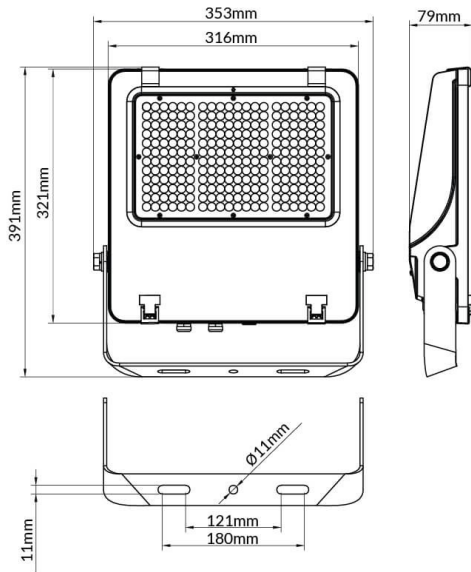

AQUILA II

Lavov flood light from the family AQUILA II with a power of 200W and an optics 60° degrees . CCT 4000K. With a total lumen output of 32000lm and a luminous efficiency of 160lm/W.ON-OFF driver. Made in die cast aluminum and finished in Black color. IP66 and IK 08 degree of protection.

Scheme

Item code	86.I0018.4421.02
Product type	Outdoor
Category	Floodlights
Family	AQUILA II
Subfamily	AQUILA II

Pictograms

Product	
Real power (W)	200
Real luminous flux (Lm)	32000
Luminous efficiency (Lm/W)	160
Beam angle (°)	60°
Life time (h)	50000h L70B50
IP	66
Electrical class insulation	Class I
Colour	Black
Control gear included	Yes
Control gear	ON-OFF
Light source	LED
Type of LED	2835
Colour temperature (K)	4000
Colour consistency (SDCM)	SDCM5
CRI	≥70
IK	08