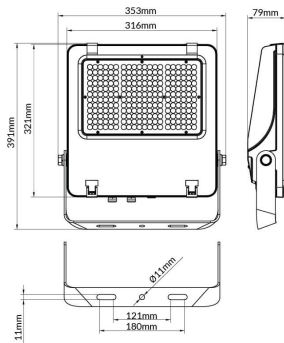

Scheme

Product

Real power (W) 200

Real luminous flux (Lm) 32000

Luminous efficiency (Lm/W) 160

Beam angle (°) 60°

Life time (h) 50000h L70B50

IP 66

Electrical class insulation Class I

Colour Black

Control gear included Yes

Control gear ON-OFF

Light source LED

Type of LED 2835

Colour temperature (K) 4000

Colour consistency (SDCM) SDCM<5

CRI ≥70

IK 08