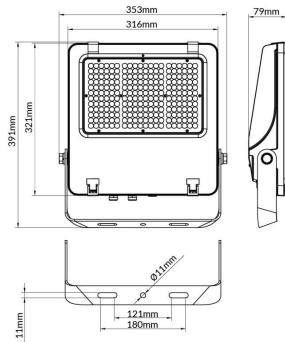

AQUILA II

Lavov flood light from the family AQUILA II with a power of 200W and an optics 60° degrees . CCT 4000K. With a total lumen output of 32000lm and a luminous efficiency of 160lm/W.DALI driver. Made in die cast aluminum and finished in Black color. IP66 and IK 08 degree of protection.

Item code	86.10018.4423.02
Product type	Outdoor
Category	Floodlights
Family	AQUILA II

Pictograms		50 Hz	220 V		SDCM 3
		Driver INCL.			
	IP 66	CRI 70	IK 08	50000h L70B50	

Scheme

Product	
Real power (W)	200
Real luminous flux (Lm)	32000
Luminous efficiency (Lm/W)	160
Beam angle (°)	60°
Life time (h)	50000h L70B50
IP	66
Electrical class insulation	Class I
Colour	Black
Control gear included	Yes
Control gear	DALI
Light source	LED
Type of LED	2835
Colour temperature (K)	4000
Colour consistency (SDCM)	SDCM<5
CRI	≥70
IK	08