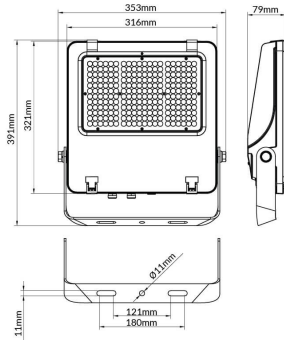

AQUILA II

Lavov flood light from the family AQUILA II with a power of 200W and an optics 60° degrees . CCT 4000K. With a total lumen output of 32000lm and a luminous efficiency of 160lm/W.DALI driver. Made in die cast aluminum and finished in Black color. IP66 and IK 08 degree of protection.

Item code	86.10018.4423.02
Product type	Outdoor
Category	Floodlights
Family	AQUILA II
Pictograms	

Scheme

Product	
Real power (W)	200
Real luminous flux (Lm)	32000
Luminous efficiency (Lm/W)	160
Beam angle (°)	60°
Life time (h)	50000h L70B50
IP	66
Electrical class insulation	Class I
Colour	Black
Control gear included	Yes
Control gear	DALI
Light source	LED
Type of LED	2835
Colour temperature (K)	4000
Colour consistency (SDCM)	SDCM<5
CRI	≥70
IK	08