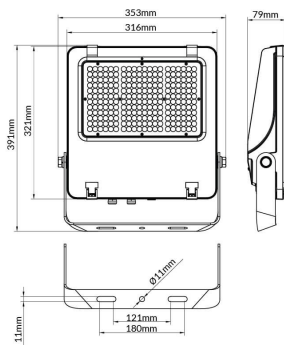

Scheme

Product

Real power (W) 200

Real luminous flux (Lm) 32000

Luminous efficiency (Lm/W) 160

Beam angle (°) 60°

Life time (h) 50000h L70B50

IP 66

Electrical class insulation Class I

Colour Black

Control gear included Yes

Control gear DALI

Light source LED

Type of LED 2835

Colour temperature (K) 4000

Colour consistency (SDCM) SDCM<5

CRI ≥70

IK 08