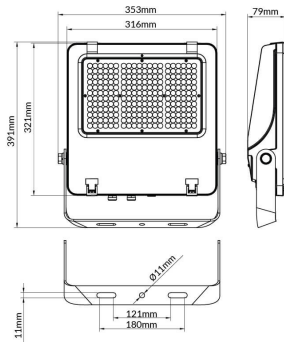

AQUILA II

Lavov flood light from the family AQUILA II with a power of 200W and an optics 55x125°, tilt55 degrees . CCT 4000K. With a total lumen output of 32000lm and a luminous efficiency of 160lm/W.ON-OFF driver. Made in die cast aluminum and finished in Black color. IP66 and IK 08 degree of protection.

Item code	86.10018.4451.02
Product type	Outdoor
Category	Floodlights
Family	AQUILA II

Pictograms		50 Hz	220 V		SDCM 3
		60 Hz	240 V	850°	
	Driver INCL.	On Off			
	IP 66	CRI 70	IK 08	50000h L70B50	

Scheme

Product	
Real power (W)	200
Real luminous flux (Lm)	32000
Luminous efficiency (Lm/W)	160
Beam angle (°)	55x125°, tilt55
Life time (h)	50000h L70B50
IP	66
Electrical class insulation	Class I
Colour	Black
Control gear included	Yes
Control gear	ON-OFF
Light source	LED
Type of LED	2835
Colour temperature (K)	4000
Colour consistency (SDCM)	SDCM<5
CRI	≥70
IK	08