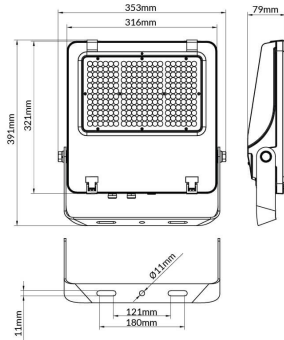

AQUILA II

Lavov flood light from the family AQUILA II with a power of 200W and an optics 55x125°, tilt55 degrees . CCT 4000K. With a total lumen output of 32000lm and a luminous efficiency of 160lm/W.ON-OFF driver. Made in die cast aluminum and finished in Black color. IP66 and IK 08 degree of protection.

Item code	86.10018.4451.02
Product type	Indoor
Category	Industrial
Family	AQUILA II
Subfamily	AQUILA II

Pictograms

Scheme

Product	
Real power (W)	200
Real luminous flux (Lm)	32000
Luminous efficiency (Lm/W)	160
Beam angle (°)	55x125°, tilt55
Life time (h)	50000h L70B50
IP	66
Electrical class insulation	Class I
Colour	Black
Control gear included	Yes
Control gear	ON-OFF
Light source	LED
Type of LED	2835
Colour temperature (K)	4000
Colour consistency (SDCM)	SDCM<5
CRI	≥70
IK	08