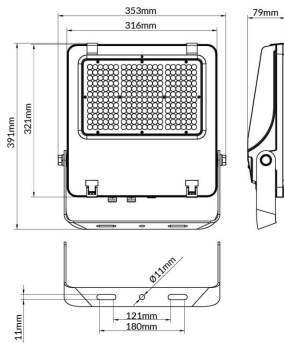

**AQUILA II**

Lavov flood light from the family AQUILA II with a power of 200W and an optics 55x125°, tilt55 degrees . CCT 4000K. With a total lumen output of 32000lm and a luminous efficiency of 160lm/W.ON-OFF driver. Made in die cast aluminum and finished in Black color. IP66 and IK 08 degree of protection.

<b>Item code</b>	<b>86.10018.4451.02</b>
<b>Product type</b>	<b>Outdoor</b>
<b>Category</b>	<b>Floodlights</b>
<b>Family</b>	<b>AQUILA II</b>
<b>Pictograms</b>	

**Scheme**

<b>Product</b>	
<b>Real power (W)</b>	<b>200</b>
<b>Real luminous flux (Lm)</b>	<b>32000</b>
<b>Luminous efficiency (Lm/W)</b>	<b>160</b>
<b>Beam angle (°)</b>	<b>55x125°, tilt55</b>
<b>Life time (h)</b>	<b>50000h L70B50</b>
<b>IP</b>	<b>66</b>
<b>Electrical class insulation</b>	<b>Class I</b>
<b>Colour</b>	<b>Black</b>
<b>Control gear included</b>	<b>Yes</b>
<b>Control gear</b>	<b>ON-OFF</b>
<b>Light source</b>	<b>LED</b>
<b>Type of LED</b>	<b>2835</b>
<b>Colour temperature (K)</b>	<b>4000</b>
<b>Colour consistency (SDCM)</b>	<b>SDCM&lt;5</b>
<b>CRI</b>	<b>≥70</b>
<b>IK</b>	<b>08</b>