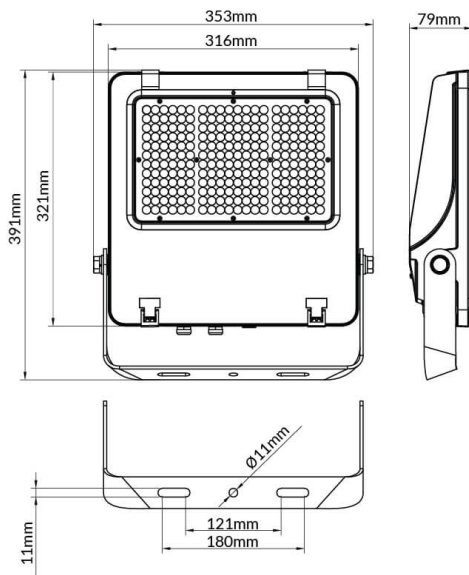

AQUILA II

Lavov flood light from the family AQUILA II with a power of 200W and an optics 55x125°, tilt55 degrees . CCT 4000K. With a total lumen output of 32000lm and a luminous efficiency of 160lm/W.ON-OFF driver. Made in die cast aluminum and finished in Black color. IP66 and IK 08 degree of protection.

Scheme

Item code	86.I0018.4451.02
Product type	Outdoor
Category	Floodlights
Family	AQUILA II
Pictograms	

Product	
Real power (W)	200
Real luminous flux (Lm)	32000
Luminous efficiency (Lm/W)	160
Beam angle (°)	55x125°, tilt55
Life time (h)	50000h L70B50
IP	66
Electrical class insulation	Class I
Colour	Black
Control gear included	Yes
Control gear	ON-OFF
Light source	LED
Type of LED	2835
Colour temperature (K)	4000
Colour consistency (SDCM)	SDCM5
CRI	≥70
IK	08