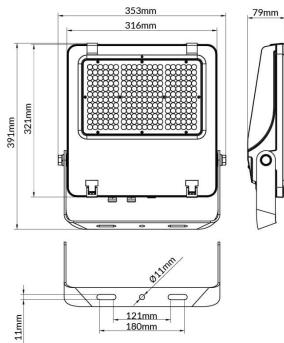

AQUILA II

Lavov flood light from the family AQUILA II with a power of 200W and an optics 55x125°, tilt55 degrees . CCT 4000K. With a total lumen output of 32000lm and a luminous efficiency of 160lm/W.ON-OFF driver. Made in die cast aluminum and finished in Black color. IP66 and IK 08 degree of protection.

Item code	86.I0018.4451.02
Product type	Indoor
Category	Industrial
Family	AQUILA II
Subfamily	AQUILA II

Pictograms

Scheme

Product

Real power (W)	200
Real luminous flux (Lm)	32000
Luminous efficiency (Lm/W)	160
Beam angle (°)	55x125°, tilt55
Life time (h)	50000h L70B50
IP	66
Electrical class insulation	Class I
Colour	Black
Control gear included	Yes
Control gear	ON-OFF
Light source	LED
Type of LED	2835
Colour temperature (K)	4000
Colour consistency (SDCM)	SDCM<5
CRI	≥70
IK	08