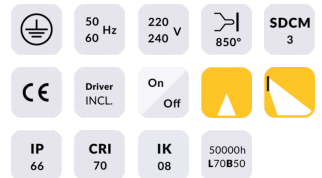

AQUILA II

Lavov flood light from the family AQUILA II with a power of 200W and an optics 55x125°, tilt55 degrees . CCT 4000K. With a total lumen output of 32000lm and a luminous efficiency of 160lm/W.ON-OFF driver. Made in die cast aluminum and finished in Black color. IP66 and IK 08 degree of protection.

Item code	86.I0018.4451.02
Product type	Indoor
Category	Industrial
Family	AQUILA II
Subfamily	AQUILA II

Pictograms

Scheme

Product

Real power (W)	200
Real luminous flux (Lm)	32000
Luminous efficiency (Lm/W)	160
Beam angle (°)	55x125°, tilt55
Life time (h)	50000h L70B50
IP	66
Electrical class insulation	Class I
Colour	Black
Control gear included	Yes
Control gear	ON-OFF
Light source	LED
Type of LED	2835
Colour temperature (K)	4000
Colour consistency (SDCM)	SDCM<5
CRI	≥70
IK	08