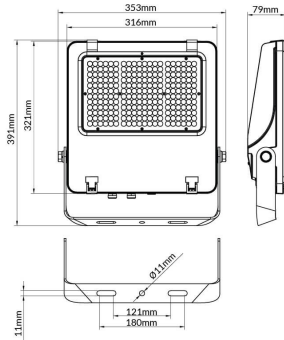

Scheme

Product	
Real power (W)	200
Real luminous flux (Lm)	32000
Luminous efficiency (Lm/W)	160
Beam angle (°)	55x125°, tilt55
Life time (h)	50000h L70B50
IP	66
Electrical class insulation	Class I
Colour	Black
Control gear included	Yes
Control gear	ON-OFF
Light source	LED
Type of LED	2835
Colour temperature (K)	4000
Colour consistency (SDCM)	SDCM<5
CRI	≥70
IK	08