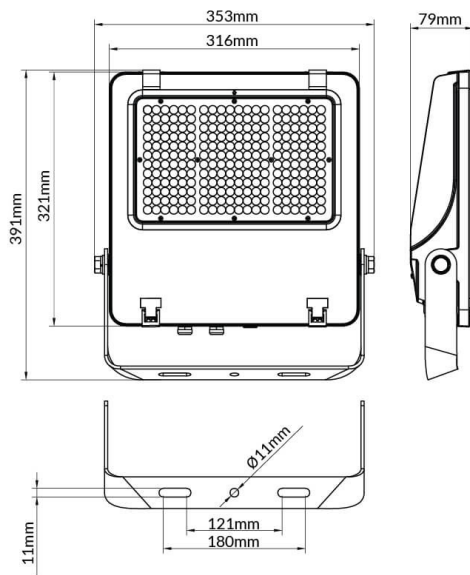

AQUILA II

Lavov flood light from the family AQUILA II with a power of 200W and an optics 55x125°, tilt55 degrees . CCT 4000K. With a total lumen output of 32000lm and a luminous efficiency of 160lm/W.ON-OFF driver. Made in die cast aluminum and finished in Black color. IP66 and IK 08 degree of protection.

Scheme

Item code	86.I0018.4451.02
Product type	Indoor
Category	Industrial
Family	AQUILA II
Subfamily	AQUILA II
Pictograms	
Product	
Real power (W)	200
Real luminous flux (Lm)	32000
Luminous efficiency (Lm/W)	160
Beam angle (°)	55x125°, tilt55
Life time (h)	50000h L70B50
IP	66
Electrical class insulation	Class I
Colour	Black
Control gear included	Yes
Control gear	ON-OFF
Light source	LED
Type of LED	2835
Colour temperature (K)	4000
Colour consistency (SDCM)	SDCM5
CRI	≥70
IK	08