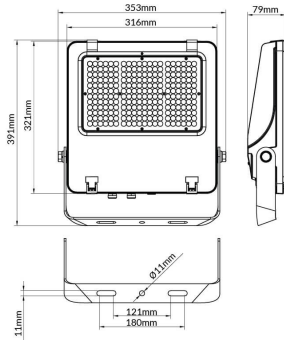

AQUILA II

Lavov flood light from the family AQUILA II with a power of 200W and an optics 55x125°, tilt55 degrees . CCT 4000K. With a total lumen output of 32000lm and a luminous efficiency of 160lm/W.ON-OFF driver. Made in die cast aluminum and finished in Black color. IP66 and IK 08 degree of protection.

Pictograms

Scheme

Product

Real power (W)	200
-----------------------	------------

Real luminous flux (Lm)	32000
--------------------------------	--------------

Luminous efficiency (Lm/W)	160
-----------------------------------	------------