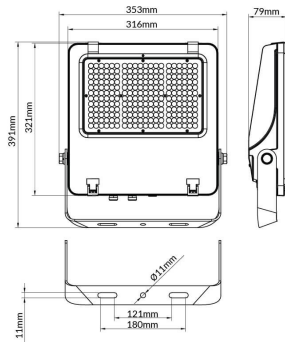

AQUILA II

Lavov flood light from the family AQUILA II with a power of 200W and an optics 55x125°, tilt55 degrees . CCT 4000K. With a total lumen output of 32000lm and a luminous efficiency of 160lm/W.ON-OFF driver. Made in die cast aluminum and finished in Black color. IP66 and IK 08 degree of protection.

Item code	86.10018.4451.02
Product type	Indoor
Category	Floodlights
Family	AQUILA II
Subfamily	AQUILA II

Pictograms					

Scheme

Product	
Real power (W)	200
Real luminous flux (Lm)	32000
Luminous efficiency (Lm/W)	160
Beam angle (°)	55x125°, tilt55
Life time (h)	50000h L70B50
IP	66
Electrical class insulation	Class I
Colour	Black
Control gear included	Yes
Control gear	ON-OFF
Light source	LED
Type of LED	2835
Colour temperature (K)	4000
Colour consistency (SDCM)	SDCM<5
CRI	≥70
IK	08