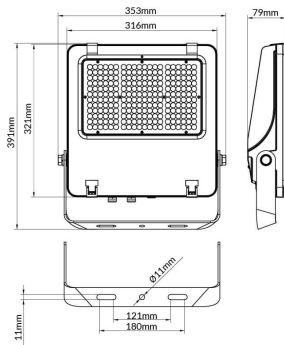

**AQUILA II**

Lavov flood light from the family AQUILA II with a power of 200W and an optics 55x125°, tilt55 degrees . CCT 4000K. With a total lumen output of 32000lm and a luminous efficiency of 160lm/W.ON-OFF driver. Made in die cast aluminum and finished in Black color. IP66 and IK 08 degree of protection.

<b>Item code</b>	<b>86.10018.4451.02</b>
<b>Product type</b>	<b>Outdoor</b>
<b>Category</b>	<b>Floodlights</b>
<b>Family</b>	<b>AQUILA II</b>
<b>Subfamily</b>	<b>AQUILA II</b>

**Pictograms**

**Scheme**

<b>Product</b>	
<b>Real power (W)</b>	<b>200</b>
<b>Real luminous flux (Lm)</b>	<b>32000</b>
<b>Luminous efficiency (Lm/W)</b>	<b>160</b>
<b>Beam angle (°)</b>	<b>55x125°, tilt55</b>
<b>Life time (h)</b>	<b>50000h L70B50</b>
<b>IP</b>	<b>66</b>
<b>Electrical class insulation</b>	<b>Class I</b>
<b>Colour</b>	<b>Black</b>
<b>Control gear included</b>	<b>Yes</b>
<b>Control gear</b>	<b>ON-OFF</b>
<b>Light source</b>	<b>LED</b>
<b>Type of LED</b>	<b>2835</b>
<b>Colour temperature (K)</b>	<b>4000</b>
<b>Colour consistency (SDCM)</b>	<b>SDCM&lt;5</b>
<b>CRI</b>	<b>≥70</b>
<b>IK</b>	<b>08</b>