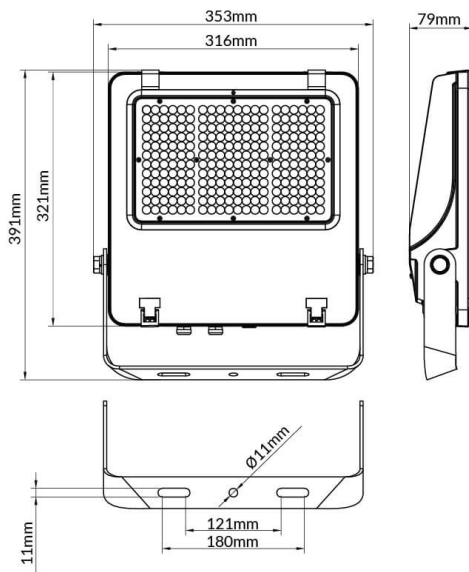

**AQUILA II**

Lavov flood light from the family AQUILA II with a power of 200W and an optics 55x125°, tilt55 degrees . CCT 4000K. With a total lumen output of 32000lm and a luminous efficiency of 160lm/W.ON-OFF driver. Made in die cast aluminum and finished in Black color. IP66 and IK 08 degree of protection.

**Scheme**

<b>Item code</b>	<b>86.I0018.4451.02</b>
<b>Product type</b>	<b>Outdoor</b>
<b>Category</b>	<b>Floodlights</b>
<b>Family</b>	<b>AQUILA II</b>
<b>Subfamily</b>	<b>AQUILA II</b>
<b>Pictograms</b>	
<b>Product</b>	
<b>Real power (W)</b>	<b>200</b>
<b>Real luminous flux (Lm)</b>	<b>32000</b>
<b>Luminous efficiency (Lm/W)</b>	<b>160</b>
<b>Beam angle (°)</b>	<b>55x125°, tilt55</b>
<b>Life time (h)</b>	<b>50000h L70B50</b>
<b>IP</b>	<b>66</b>
<b>Electrical class insulation</b>	<b>Class I</b>
<b>Colour</b>	<b>Black</b>
<b>Control gear included</b>	<b>Yes</b>
<b>Control gear</b>	<b>ON-OFF</b>
<b>Light source</b>	<b>LED</b>
<b>Type of LED</b>	<b>2835</b>
<b>Colour temperature (K)</b>	<b>4000</b>
<b>Colour consistency (SDCM)</b>	<b>SDCM5</b>
<b>CRI</b>	<b>≥70</b>
<b>IK</b>	<b>08</b>