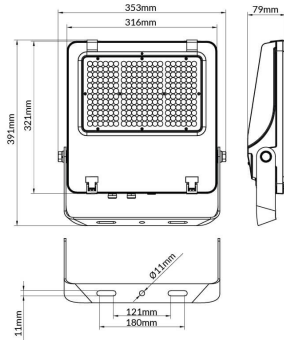

AQUILA II

Lavov flood light from the family AQUILA II with a power of 200W and an optics 55x125°, tilt55 degrees . CCT 4000K. With a total lumen output of 32000lm and a luminous efficiency of 160lm/W.DALI driver. Made in die cast aluminum and finished in Black color. IP66 and IK 08 degree of protection.

Item code	86.10018.4453.02
Product type	Outdoor
Category	Floodlights
Family	AQUILA II
Pictograms	

Scheme

Product

Real power (W)	200
Real luminous flux (Lm)	32000
Luminous efficiency (Lm/W)	160
Beam angle (°)	55x125°, tilt55
Life time (h)	50000h L70B50
IP	66
Electrical class insulation	Class I
Colour	Black
Control gear included	Yes
Control gear	DALI
Light source	LED
Type of LED	2835
Colour temperature (K)	4000
Colour consistency (SDCM)	SDCM<5
CRI	≥70
IK	08