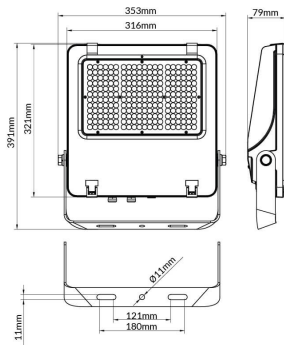

AQUILA II

Lavov flood light from the family AQUILA II with a power of 200W and an optics 55x125°, tilt55 degrees . CCT 4000K. With a total lumen output of 32000lm and a luminous efficiency of 160lm/W.DALI driver. Made in die cast aluminum and finished in Black color. IP66 and IK 08 degree of protection.

Item code	86.10018.4453.02
Product type	Outdoor
Category	Floodlights
Family	AQUILA II
Pictograms	

Scheme

Product	
Real power (W)	200
Real luminous flux (Lm)	32000
Luminous efficiency (Lm/W)	160
Beam angle (°)	55x125°, tilt55
Life time (h)	50000h L70B50
IP	66
Electrical class insulation	Class I
Colour	Black
Control gear included	Yes
Control gear	DALI
Light source	LED
Type of LED	2835
Colour temperature (K)	4000
Colour consistency (SDCM)	SDCM<5
CRI	≥70
IK	08