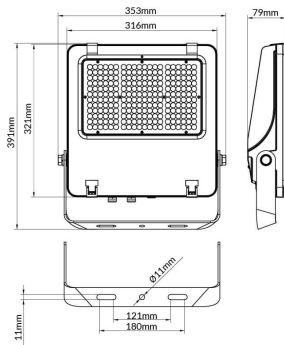

AQUILA II

Lavov flood light from the family AQUILA II with a power of 200W and an optics 55x125°, tilt55 degrees . CCT 4000K. With a total lumen output of 32000lm and a luminous efficiency of 160lm/W.DALI driver. Made in die cast aluminum and finished in Black color. IP66 and IK 08 degree of protection.

Item code	86.10018.4453.02
Product type	Outdoor
Category	Floodlights
Family	AQUILA II
Subfamily	AQUILA II

Pictograms

Scheme

Product	
Real power (W)	200
Real luminous flux (Lm)	32000
Luminous efficiency (Lm/W)	160
Beam angle (°)	55x125°, tilt55
Life time (h)	50000h L70B50
IP	66
Electrical class insulation	Class I
Colour	Black
Control gear included	Yes
Control gear	DALI
Light source	LED
Type of LED	2835
Colour temperature (K)	4000
Colour consistency (SDCM)	SDCM<5
CRI	≥70
IK	08