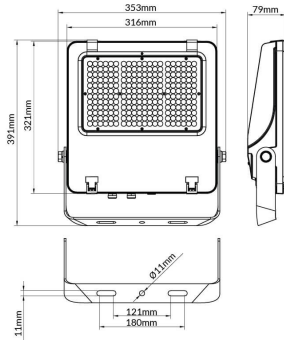

AQUILA II

Lavov flood light from the family AQUILA II with a power of 200W and an optics 26x60° tilt10° degrees . CCT 4000K. With a total lumen output of 32000lm and a luminous efficiency of 160lm/W.ON-OFF driver. Made in die cast aluminum and finished in Black color. IP66 and IK 08 degree of protection.

Item code	86.10018.4461.02
Product type	Indoor
Category	Industrial
Family	AQUILA II
Subfamily	AQUILA II

Pictograms

Scheme

Product	
Real power (W)	200
Real luminous flux (Lm)	32000
Luminous efficiency (Lm/W)	160
Beam angle (°)	26x60° tilt10°
Life time (h)	50000h L70B50
IP	66
Electrical class insulation	Class I
Colour	Black
Control gear included	Yes
Control gear	ON-OFF
Light source	LED
Type of LED	2835
Colour temperature (K)	4000
Colour consistency (SDCM)	SDCM<5
CRI	≥70
IK	08