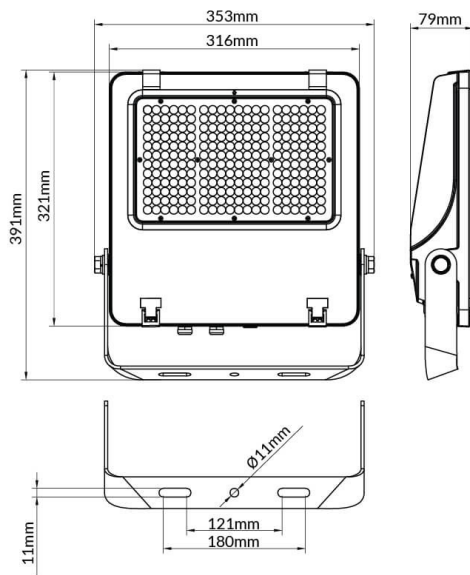

AQUILA II

Lavov flood light from the family AQUILA II with a power of 200W and an optics 26x60° tilt10° degrees . CCT 4000K. With a total lumen output of 32000lm and a luminous efficiency of 160lm/W.ON-OFF driver. Made in die cast aluminum and finished in Black color. IP66 and IK 08 degree of protection.

Scheme

Item code	86.I0018.4461.02
Product type	Indoor
Category	Industrial
Family	AQUILA II
Subfamily	AQUILA II
Pictograms	

Product	
Real power (W)	200
Real luminous flux (Lm)	32000
Luminous efficiency (Lm/W)	160
Beam angle (°)	26x60° tilt10°
Life time (h)	50000h L70B50
IP	66
Electrical class insulation	Class I
Colour	Black
Control gear included	Yes
Control gear	ON-OFF
Light source	LED
Type of LED	2835
Colour temperature (K)	4000
Colour consistency (SDCM)	SDCM5
CRI	≥70
IK	08