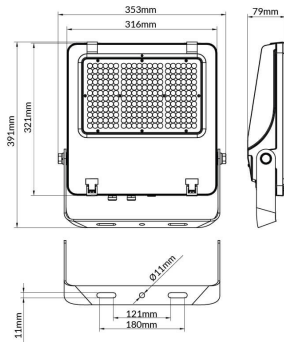

AQUILA II

Lavov flood light from the family AQUILA II with a power of 200W and an optics 26x60° tilt10° degrees . CCT 4000K. With a total lumen output of 32000lm and a luminous efficiency of 160lm/W.ON-OFF driver. Made in die cast aluminum and finished in Black color. IP66 and IK 08 degree of protection.

Item code	86.10018.4461.02
Product type	Outdoor
Category	Floodlights
Family	AQUILA II
Pictograms	

Scheme

Product	
Real power (W)	200
Real luminous flux (Lm)	32000
Luminous efficiency (Lm/W)	160
Beam angle (°)	26x60° tilt10°
Life time (h)	50000h L70B50
IP	66
Electrical class insulation	Class I
Colour	Black
Control gear included	Yes
Control gear	ON-OFF
Light source	LED
Type of LED	2835
Colour temperature (K)	4000
Colour consistency (SDCM)	SDCM<5
CRI	≥70
IK	08