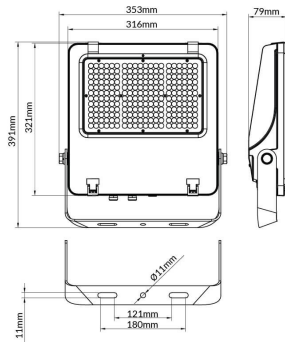

AQUILA II

Lavov flood light from the family AQUILA II with a power of 200W and an optics 26x60° tilt10° degrees . CCT 4000K. With a total lumen output of 32000lm and a luminous efficiency of 160lm/W.ON-OFF driver. Made in die cast aluminum and finished in Black color. IP66 and IK 08 degree of protection.

Item code	86.10018.4461.02
Product type	Indoor
Category	Floodlights
Family	AQUILA II
Subfamily	AQUILA II

Pictograms					

Scheme

Product	
Real power (W)	200
Real luminous flux (Lm)	32000
Luminous efficiency (Lm/W)	160
Beam angle (°)	26x60° tilt10°
Life time (h)	50000h L70B50
IP	66
Electrical class insulation	Class I
Colour	Black
Control gear included	Yes
Control gear	ON-OFF
Light source	LED
Type of LED	2835
Colour temperature (K)	4000
Colour consistency (SDCM)	SDCM<5
CRI	≥70
IK	08