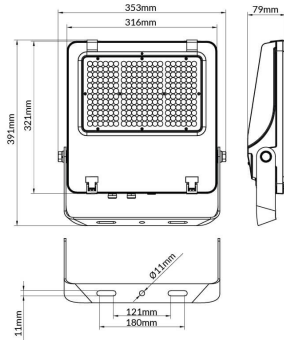

AQUILA II

Lavov flood light from the family AQUILA II with a power of 200W and an optics 26x60° tilt10° degrees . CCT 4000K. With a total lumen output of 32000lm and a luminous efficiency of 160lm/W.DALI driver. Made in die cast aluminum and finished in Black color. IP66 and IK 08 degree of protection.

Item code	86.10018.4463.02
Product type	Outdoor
Category	Floodlights
Family	AQUILA II
Pictograms	

Scheme

Product

Real power (W)	200
Real luminous flux (Lm)	32000
Luminous efficiency (Lm/W)	160
Beam angle (°)	26x60° tilt10°
Life time (h)	50000h L70B50
IP	66
Electrical class insulation	Class I
Colour	Black
Control gear included	Yes
Control gear	DALI
Light source	LED
Type of LED	2835
Colour temperature (K)	4000
Colour consistency (SDCM)	SDCM<5
CRI	≥70
IK	08