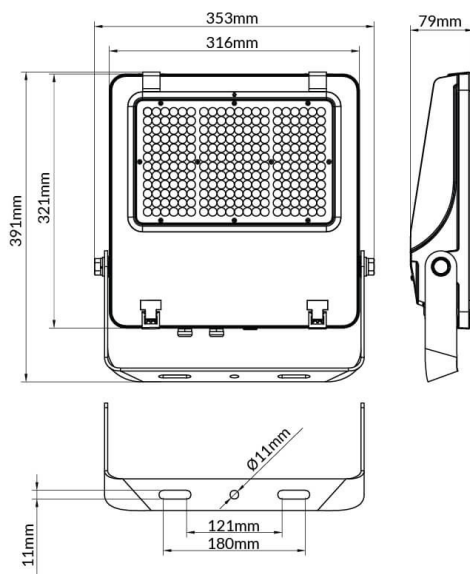

AQUILA II

Lavov flood light from the family AQUILA II with a power of 200W and an optics 26x60° tilt10° degrees . CCT 4000K. With a total lumen output of 32000lm and a luminous efficiency of 160lm/W.DALI driver. Made in die cast aluminum and finished in Black color. IP66 and IK 08 degree of protection.

Scheme

Item code	86.I0018.4463.02
Product type	Outdoor
Category	Floodlights
Family	AQUILA II
Pictograms	

Product	
Real power (W)	200
Real luminous flux (Lm)	32000
Luminous efficiency (Lm/W)	160
Beam angle (°)	26x60° tilt10°
Life time (h)	50000h L70B50
IP	66
Electrical class insulation	Class I
Colour	Black
Control gear included	Yes
Control gear	DALI
Light source	LED
Type of LED	2835
Colour temperature (K)	4000
Colour consistency (SDCM)	SDCM5
CRI	≥70
IK	08