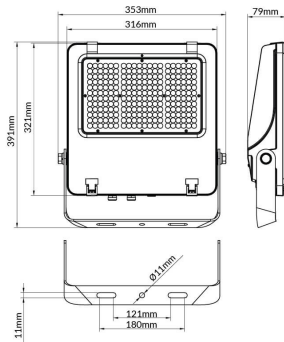

Scheme

Product

Real power (W)	200

Real luminous flux (Lm)	32000

Luminous efficiency (Lm/W)	160

Beam angle (°)	26x60° tilt10°

Life time (h)	50000h L70B50

IP	66

Electrical class insulation	Class I

Colour	Black

Control gear included	Yes

Control gear	DALI

Light source	LED

Type of LED	2835

Colour temperature (K)	4000

Colour consistency (SDCM)	SDCM<5

CRI	≥70

IK	08