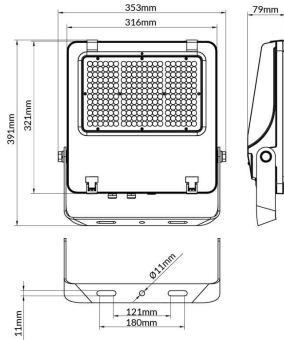

Scheme

Product

Real power (W)	200

Real luminous flux (Lm)	32000

Luminous efficiency (Lm/W)	160

Beam angle (°)	26x60° tilt10°

Life time (h)	50000h L70B50

IP	66

Electrical class insulation	Class I

Colour	Black

Control gear included	Yes

Control gear	DALI

Light source	LED

Type of LED	2835

Colour temperature (K)	4000

Colour consistency (SDCM)	SDCM<5

CRI	≥70

IK	08