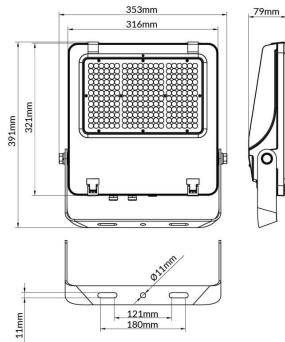

AQUILA II

Lavov flood light from the family AQUILA II with a power of 200W and an optics 26x60° tilt10° degrees . CCT 4000K. With a total lumen output of 32000lm and a luminous efficiency of 160lm/W.DALI driver. Made in die cast aluminum and finished in Black color. IP66 and IK 08 degree of protection.

Item code	86.10018.4463.02
Product type	Indoor
Category	Floodlights
Family	AQUILA II
Subfamily	AQUILA II

Pictograms

Scheme

Product	
Real power (W)	200
Real luminous flux (Lm)	32000
Luminous efficiency (Lm/W)	160
Beam angle (°)	26x60° tilt10°
Life time (h)	50000h L70B50
IP	66
Electrical class insulation	Class I
Colour	Black
Control gear included	Yes
Control gear	DALI
Light source	LED
Type of LED	2835
Colour temperature (K)	4000
Colour consistency (SDCM)	SDCM<5
CRI	≥70
IK	08