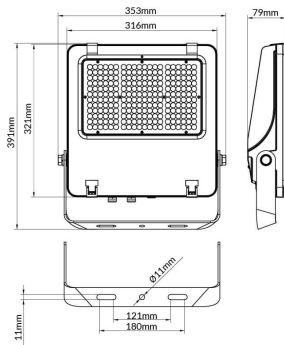

AQUILA II

Lavov flood light from the family AQUILA II with a power of 200W and an optics 26x60° tilt10° degrees . CCT 4000K. With a total lumen output of 32000lm and a luminous efficiency of 160lm/W.DALI driver. Made in die cast aluminum and finished in Black color. IP66 and IK 08 degree of protection.

Item code	86.10018.4463.02
Product type	Outdoor
Category	Floodlights
Family	AQUILA II
Subfamily	AQUILA II

Pictograms

Scheme

Product	
Real power (W)	200
Real luminous flux (Lm)	32000
Luminous efficiency (Lm/W)	160
Beam angle (°)	26x60° tilt10°
Life time (h)	50000h L70B50
IP	66
Electrical class insulation	Class I
Colour	Black
Control gear included	Yes
Control gear	DALI
Light source	LED
Type of LED	2835
Colour temperature (K)	4000
Colour consistency (SDCM)	SDCM<5
CRI	≥70
IK	08