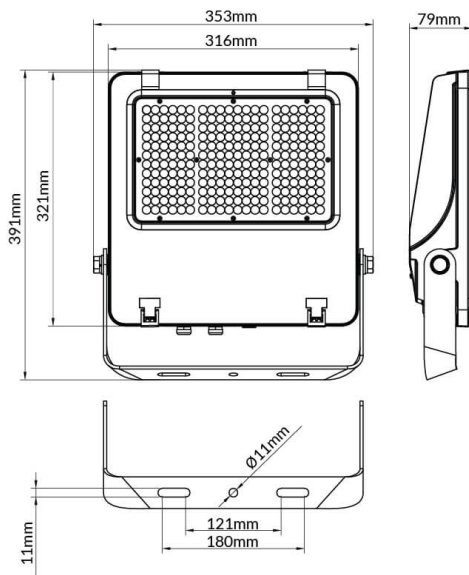

AQUILA II

Lavov flood light from the family AQUILA II with a power of 200W and an optics 26x60° tilt10° degrees . CCT 4000K. With a total lumen output of 32000lm and a luminous efficiency of 160lm/W.DALI driver. Made in die cast aluminum and finished in Black color. IP66 and IK 08 degree of protection.

Scheme

Item code	86.I0018.4463.02
Product type	Outdoor
Category	Floodlights
Family	AQUILA II
Subfamily	AQUILA II
Pictograms	

Product	
Real power (W)	200
Real luminous flux (Lm)	32000
Luminous efficiency (Lm/W)	160
Beam angle (°)	26x60° tilt10°
Life time (h)	50000h L70B50
IP	66
Electrical class insulation	Class I
Colour	Black
Control gear included	Yes
Control gear	DALI
Light source	LED
Type of LED	2835
Colour temperature (K)	4000
Colour consistency (SDCM)	SDCM5
CRI	≥70
IK	08