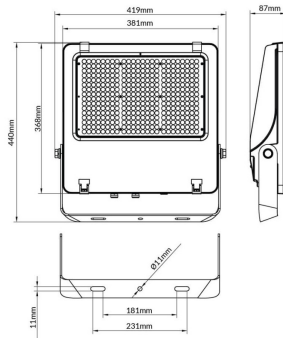

AQUILA II

Lavov flood light from the family AQUILA II with a power of 240W and an optics 25° degrees . CCT 4000K. With a total lumen output of 38400lm and a luminous efficiency of 160lm/W.ON-OFF driver. Made in die cast aluminum and finished in Black color. IP66 and IK 08 degree of protection.

Item code	86.10018.5411.02
Product type	Outdoor
Category	Floodlights
Family	AQUILA II
Pictograms	

Scheme

Product	
Real power (W)	240
Real luminous flux (Lm)	38400
Luminous efficiency (Lm/W)	160
Beam angle (°)	25°
Life time (h)	50000h L70B50
IP	66
Electrical class insulation	Class I
Colour	Black
Control gear included	Yes
Control gear	ON-OFF
Light source	LED
Type of LED	2835
Colour temperature (K)	4000
Colour consistency (SDCM)	SDCM<5
CRI	≥70
IK	08