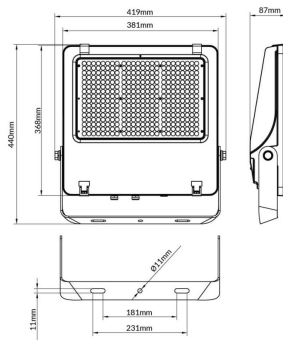

### AQUILA II

Lavov flood light from the family AQUILA II with a power of 240W and an optics 25° degrees . CCT 4000K. With a total lumen output of 38400lm and a luminous efficiency of 160lm/W.ON-OFF driver. Made in die cast aluminum and finished in Black color. IP66 and IK 08 degree of protection.

<b>Item code</b>	<b>86.10018.5411.02</b>
<b>Product type</b>	<b>Outdoor</b>
<b>Category</b>	<b>Floodlights</b>
<b>Family</b>	<b>AQUILA II</b>
<b>Pictograms</b>	

### Scheme

<b>Product</b>	
<b>Real power (W)</b>	<b>240</b>
<b>Real luminous flux (Lm)</b>	<b>38400</b>
<b>Luminous efficiency (Lm/W)</b>	<b>160</b>
<b>Beam angle (°)</b>	<b>25°</b>
<b>Life time (h)</b>	<b>50000h L70B50</b>
<b>IP</b>	<b>66</b>
<b>Electrical class insulation</b>	<b>Class I</b>
<b>Colour</b>	<b>Black</b>
<b>Control gear included</b>	<b>Yes</b>
<b>Control gear</b>	<b>ON-OFF</b>
<b>Light source</b>	<b>LED</b>
<b>Type of LED</b>	<b>2835</b>
<b>Colour temperature (K)</b>	<b>4000</b>
<b>Colour consistency (SDCM)</b>	<b>SDCM&lt;5</b>
<b>CRI</b>	<b>≥70</b>
<b>IK</b>	<b>08</b>