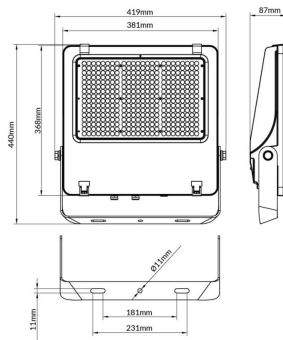

AQUILA II

Lavov flood light from the family AQUILA II with a power of 240W and an optics 25° degrees . CCT 4000K. With a total lumen output of 38400lm and a luminous efficiency of 160lm/W.ON-OFF driver. Made in die cast aluminum and finished in Black color. IP66 and IK 08 degree of protection.

Item code	86.10018.5411.02
Product type	Indoor
Category	Floodlights
Family	AQUILA II
Subfamily	AQUILA II

Pictograms	

Scheme

Product	
Real power (W)	240
Real luminous flux (Lm)	38400
Luminous efficiency (Lm/W)	160
Beam angle (°)	25°
Life time (h)	50000h L70B50
IP	66
Electrical class insulation	Class I
Colour	Black
Control gear included	Yes
Control gear	ON-OFF
Light source	LED
Type of LED	2835
Colour temperature (K)	4000
Colour consistency (SDCM)	SDCM<5
CRI	≥70
IK	08