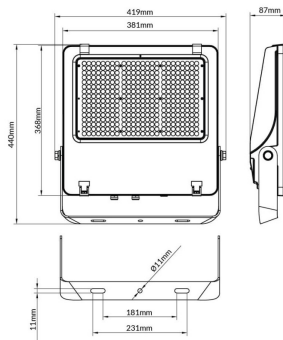

**AQUILA II**

Lavov flood light from the family AQUILA II with a power of 240W and an optics 25° degrees . CCT 4000K. With a total lumen output of 38400lm and a luminous efficiency of 160lm/W.DALI driver. Made in die cast aluminum and finished in Black color. IP66 and IK 08 degree of protection.

**Scheme**

<b>Product</b>	
<b>Real power (W)</b>	<b>240</b>
<b>Real luminous flux (Lm)</b>	<b>38400</b>
<b>Luminous efficiency (Lm/W)</b>	<b>160</b>
<b>Beam angle (°)</b>	<b>25°</b>
<b>Life time (h)</b>	<b>50000h L70B50</b>
<b>IP</b>	<b>66</b>
<b>Electrical class insulation</b>	<b>Class I</b>
<b>Colour</b>	<b>Black</b>
<b>Control gear included</b>	<b>Yes</b>
<b>Control gear</b>	<b>DALI</b>
<b>Light source</b>	<b>LED</b>
<b>Type of LED</b>	<b>2835</b>
<b>Colour temperature (K)</b>	<b>4000</b>
<b>Colour consistency (SDCM)</b>	<b>SDCM&lt;5</b>
<b>CRI</b>	<b>≥70</b>
<b>IK</b>	<b>08</b>