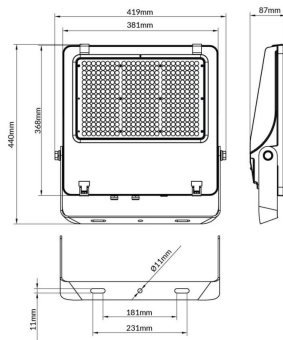

AQUILA II

Lavov flood light from the family AQUILA II with a power of 240W and an optics 25° degrees . CCT 4000K. With a total lumen output of 38400lm and a luminous efficiency of 160lm/W.DALI driver. Made in die cast aluminum and finished in Black color. IP66 and IK 08 degree of protection.

Item code	86.10018.5413.02
Product type	Indoor
Category	Industrial
Family	AQUILA II
Subfamily	AQUILA II

Pictograms

Scheme

Product	
Real power (W)	240
Real luminous flux (Lm)	38400
Luminous efficiency (Lm/W)	160
Beam angle (°)	25°
Life time (h)	50000h L70B50
IP	66
Electrical class insulation	Class I
Colour	Black
Control gear included	Yes
Control gear	DALI
Light source	LED
Type of LED	2835
Colour temperature (K)	4000
Colour consistency (SDCM)	SDCM<5
CRI	≥70
IK	08