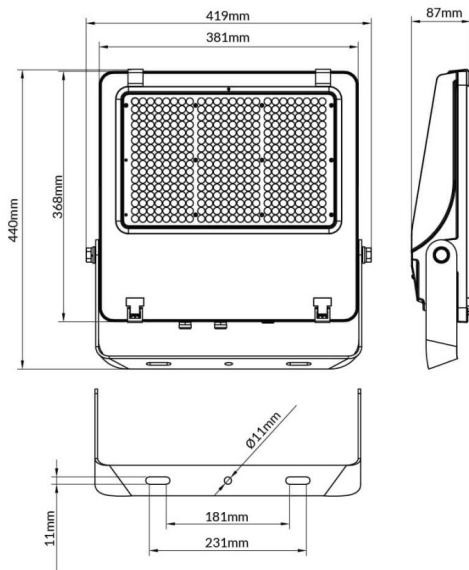

AQUILA II

Lavov flood light from the family AQUILA II with a power of 240W and an optics 25° degrees . CCT 4000K. With a total lumen output of 38400lm and a luminous efficiency of 160lm/W.DALI driver. Made in die cast aluminum and finished in Black color. IP66 and IK 08 degree of protection.

Scheme

Item code	86.I0018.5413.02
Product type	Outdoor
Category	Floodlights
Family	AQUILA II

Pictograms

- 50/60 Hz, 220/240 V, 850°
- SDCM 3
- CE, Driver INCL., DALI
- IP 66, CRI 70, IK 08, 50000h L70B50

Product	
Real power (W)	240
Real luminous flux (Lm)	38400
Luminous efficiency (Lm/W)	160
Beam angle (°)	25°
Life time (h)	50000h L70B50
IP	66
Electrical class insulation	Class I
Colour	Black
Control gear included	Yes
Control gear	DALI
Light source	LED
Type of LED	2835
Colour temperature (K)	4000
Colour consistency (SDCM)	SDCM5
CRI	≥70
IK	08