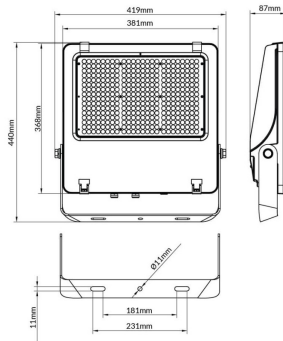

AQUILA II

Lavov flood light from the family AQUILA II with a power of 240W and an optics 25° degrees . CCT 4000K. With a total lumen output of 38400lm and a luminous efficiency of 160lm/W.DALI driver. Made in die cast aluminum and finished in Black color. IP66 and IK 08 degree of protection.

Item code	86.10018.5413.02
Product type	Indoor
Category	Industrial
Family	AQUILA II
Subfamily	AQUILA II

Pictograms

Scheme

Product	
Real power (W)	240
Real luminous flux (Lm)	38400
Luminous efficiency (Lm/W)	160
Beam angle (°)	25°
Life time (h)	50000h L70B50
IP	66
Electrical class insulation	Class I
Colour	Black
Control gear included	Yes
Control gear	DALI
Light source	LED
Type of LED	2835
Colour temperature (K)	4000
Colour consistency (SDCM)	SDCM<5
CRI	≥70
IK	08