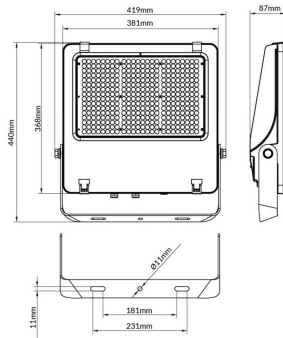

AQUILA II

Lavov flood light from the family AQUILA II with a power of 240W and an optics 25° degrees . CCT 4000K. With a total lumen output of 38400lm and a luminous efficiency of 160lm/W.DALI driver. Made in die cast aluminum and finished in Black color. IP66 and IK 08 degree of protection.

Item code	86.10018.5413.02
Product type	Outdoor
Category	Floodlights
Family	AQUILA II
Pictograms	

Scheme

Product	
Real power (W)	240
Real luminous flux (Lm)	38400
Luminous efficiency (Lm/W)	160
Beam angle (°)	25°
Life time (h)	50000h L70B50
IP	66
Electrical class insulation	Class I
Colour	Black
Control gear included	Yes
Control gear	DALI
Light source	LED
Type of LED	2835
Colour temperature (K)	4000
Colour consistency (SDCM)	SDCM<5
CRI	≥70
IK	08