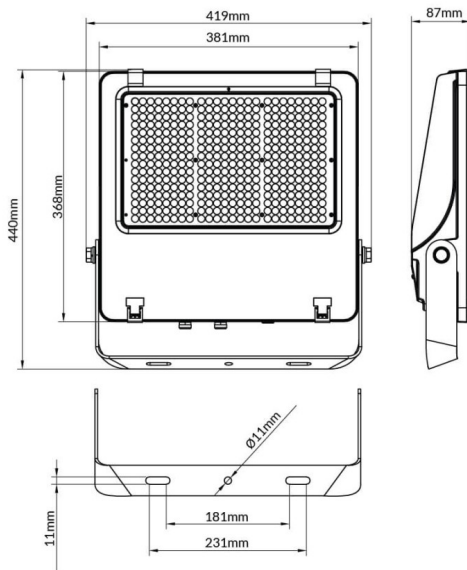

AQUILA II

Lavov flood light from the family AQUILA II with a power of 240W and an optics 25° degrees . CCT 4000K. With a total lumen output of 38400lm and a luminous efficiency of 160lm/W.DALI driver. Made in die cast aluminum and finished in Black color. IP66 and IK 08 degree of protection.

Scheme

Item code	86.I0018.5413.02
Product type	Outdoor
Category	Floodlights
Family	AQUILA II
Subfamily	AQUILA II

Pictograms

Product	
Real power (W)	240
Real luminous flux (Lm)	38400
Luminous efficiency (Lm/W)	160
Beam angle (°)	25°
Life time (h)	50000h L70B50
IP	66
Electrical class insulation	Class I
Colour	Black
Control gear included	Yes
Control gear	DALI
Light source	LED
Type of LED	2835
Colour temperature (K)	4000
Colour consistency (SDCM)	SDCM5
CRI	≥70
IK	08