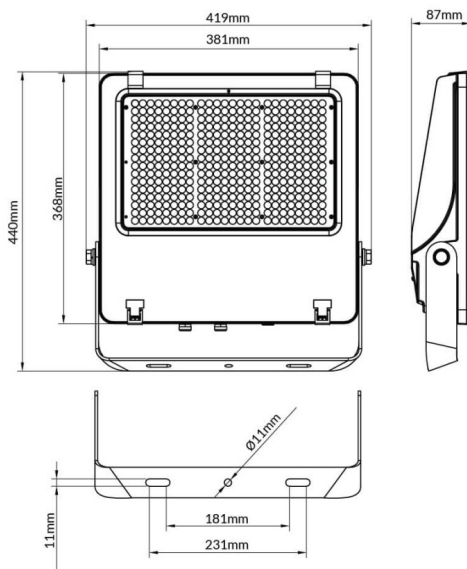

**AQUILA II**

Lavov flood light from the family AQUILA II with a power of 240W and an optics 60° degrees . CCT 4000K. With a total lumen output of 38400lm and a luminous efficiency of 160lm/W.ON-OFF driver. Made in die cast aluminum and finished in Black color. IP66 and IK 08 degree of protection.

**Scheme**

<b>Item code</b>	<b>86.I0018.5421.02</b>
<b>Product type</b>	<b>Outdoor</b>
<b>Category</b>	<b>Floodlights</b>
<b>Family</b>	<b>AQUILA II</b>

**Pictograms**

- 50/60 Hz, 220/240 V, 850° SDCM 3
- CE, Driver INCL., On/Off, Beam angle icons
- IP 66, CRI 70, IK 08, 50000h L70B50

<b>Product</b>	
<b>Real power (W)</b>	<b>240</b>
<b>Real luminous flux (Lm)</b>	<b>38400</b>
<b>Luminous efficiency (Lm/W)</b>	<b>160</b>
<b>Beam angle (°)</b>	<b>60°</b>
<b>Life time (h)</b>	<b>50000h L70B50</b>
<b>IP</b>	<b>66</b>
<b>Electrical class insulation</b>	<b>Class I</b>
<b>Colour</b>	<b>Black</b>
<b>Control gear included</b>	<b>Yes</b>
<b>Control gear</b>	<b>ON-OFF</b>
<b>Light source</b>	<b>LED</b>
<b>Type of LED</b>	<b>2835</b>
<b>Colour temperature (K)</b>	<b>4000</b>
<b>Colour consistency (SDCM)</b>	<b>SDCM5</b>
<b>CRI</b>	<b>≥70</b>
<b>IK</b>	<b>08</b>