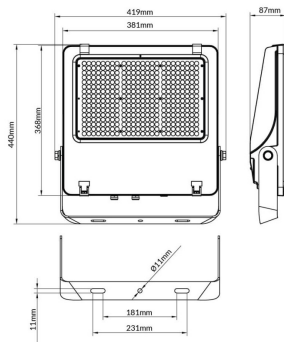

**AQUILA II**

Lavov flood light from the family AQUILA II with a power of 240W and an optics 60° degrees . CCT 4000K. With a total lumen output of 38400lm and a luminous efficiency of 160lm/W.ON-OFF driver. Made in die cast aluminum and finished in Black color. IP66 and IK 08 degree of protection.

<b>Item code</b>	<b>86.10018.5421.02</b>
<b>Product type</b>	<b>Outdoor</b>
<b>Category</b>	<b>Floodlights</b>
<b>Family</b>	<b>AQUILA II</b>
<b>Pictograms</b>	

**Scheme**

<b>Product</b>	
<b>Real power (W)</b>	<b>240</b>
<b>Real luminous flux (Lm)</b>	<b>38400</b>
<b>Luminous efficiency (Lm/W)</b>	<b>160</b>
<b>Beam angle (°)</b>	<b>60°</b>
<b>Life time (h)</b>	<b>50000h L70B50</b>
<b>IP</b>	<b>66</b>
<b>Electrical class insulation</b>	<b>Class I</b>
<b>Colour</b>	<b>Black</b>
<b>Control gear included</b>	<b>Yes</b>
<b>Control gear</b>	<b>ON-OFF</b>
<b>Light source</b>	<b>LED</b>
<b>Type of LED</b>	<b>2835</b>
<b>Colour temperature (K)</b>	<b>4000</b>
<b>Colour consistency (SDCM)</b>	<b>SDCM&lt;5</b>
<b>CRI</b>	<b>≥70</b>
<b>IK</b>	<b>08</b>