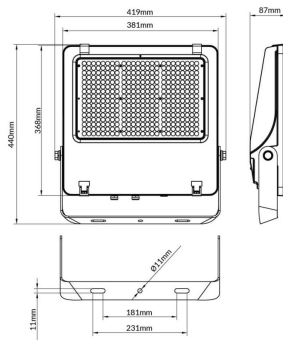

AQUILA II

Lavov flood light from the family AQUILA II with a power of 240W and an optics 60° degrees . CCT 4000K. With a total lumen output of 38400lm and a luminous efficiency of 160lm/W.ON-OFF driver. Made in die cast aluminum and finished in Black color. IP66 and IK 08 degree of protection.

Item code	86.10018.5421.02
Product type	Outdoor
Category	Floodlights
Family	AQUILA II
Pictograms	

Scheme

Product	
Real power (W)	240
Real luminous flux (Lm)	38400
Luminous efficiency (Lm/W)	160
Beam angle (°)	60°
Life time (h)	50000h L70B50
IP	66
Electrical class insulation	Class I
Colour	Black
Control gear included	Yes
Control gear	ON-OFF
Light source	LED
Type of LED	2835
Colour temperature (K)	4000
Colour consistency (SDCM)	SDCM<5
CRI	≥70
IK	08