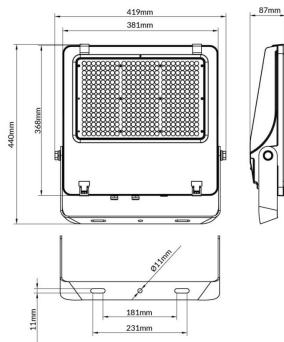

AQUILA II

Lavov flood light from the family AQUILA II with a power of 240W and an optics 60° degrees . CCT 4000K. With a total lumen output of 38400lm and a luminous efficiency of 160lm/W.ON-OFF driver. Made in die cast aluminum and finished in Black color. IP66 and IK 08 degree of protection.

Item code	86.10018.5421.02
Product type	Outdoor
Category	Floodlights
Family	AQUILA II
Subfamily	AQUILA II

Pictograms

Scheme

Product	
Real power (W)	240
Real luminous flux (Lm)	38400
Luminous efficiency (Lm/W)	160
Beam angle (°)	60°
Life time (h)	50000h L70B50
IP	66
Electrical class insulation	Class I
Colour	Black
Control gear included	Yes
Control gear	ON-OFF
Light source	LED
Type of LED	2835
Colour temperature (K)	4000
Colour consistency (SDCM)	SDCM<5
CRI	≥70
IK	08