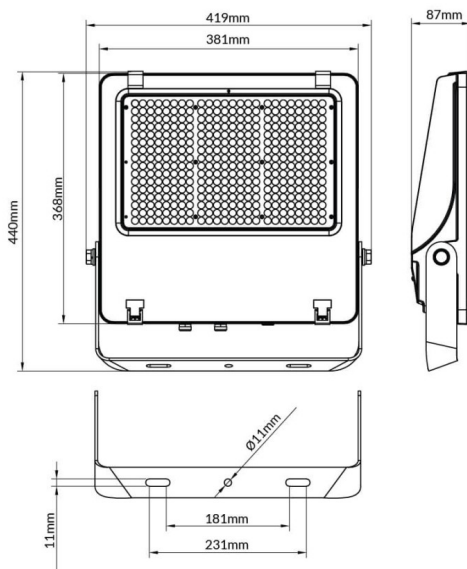

### AQUILA II

Lavov flood light from the family AQUILA II with a power of 240W and an optics 60° degrees . CCT 4000K. With a total lumen output of 38400lm and a luminous efficiency of 160lm/W.ON-OFF driver. Made in die cast aluminum and finished in Black color. IP66 and IK 08 degree of protection.

### Scheme

Item code	86.I0018.5421.02
Product type	Outdoor
Category	Floodlights
Family	AQUILA II
Subfamily	AQUILA II
Pictograms	

Product	
Real power (W)	240
Real luminous flux (Lm)	38400
Luminous efficiency (Lm/W)	160
Beam angle (°)	60°
Life time (h)	50000h L70B50
IP	66
Electrical class insulation	Class I
Colour	Black
Control gear included	Yes
Control gear	ON-OFF
Light source	LED
Type of LED	2835
Colour temperature (K)	4000
Colour consistency (SDCM)	SDCM5
CRI	≥70
IK	08