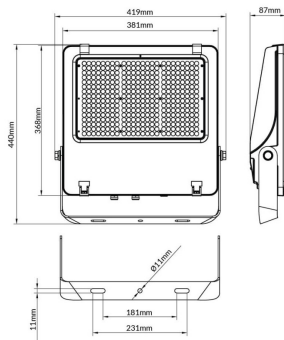

AQUILA II

Lavov flood light from the family AQUILA II with a power of 240W and an optics 60° degrees . CCT 4000K. With a total lumen output of 38400lm and a luminous efficiency of 160lm/W.DALI driver. Made in die cast aluminum and finished in Black color. IP66 and IK 08 degree of protection.

Item code	86.10018.5423.02
Product type	Outdoor
Category	Floodlights
Family	AQUILA II
Pictograms	

Scheme

Product	
Real power (W)	240
Real luminous flux (Lm)	38400
Luminous efficiency (Lm/W)	160
Beam angle (°)	60°
Life time (h)	50000h L70B50
IP	66
Electrical class insulation	Class I
Colour	Black
Control gear included	Yes
Control gear	DALI
Light source	LED
Type of LED	2835
Colour temperature (K)	4000
Colour consistency (SDCM)	SDCM<5
CRI	≥70
IK	08