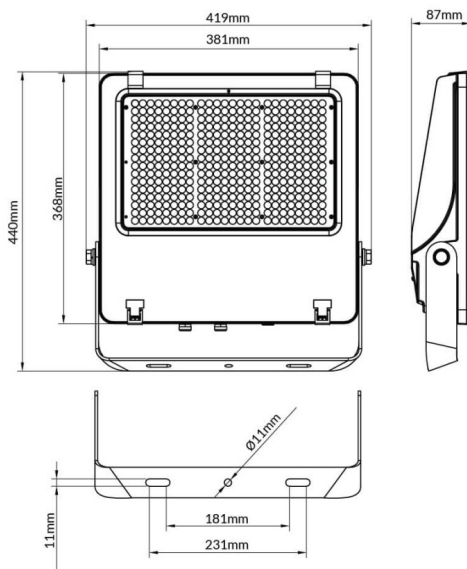

AQUILA II

Lavov flood light from the family AQUILA II with a power of 240W and an optics 60° degrees . CCT 4000K. With a total lumen output of 38400lm and a luminous efficiency of 160lm/W.DALI driver. Made in die cast aluminum and finished in Black color. IP66 and IK 08 degree of protection.

Scheme

Item code	86.I0018.5423.02
Product type	Outdoor
Category	Floodlights
Family	AQUILA II
Pictograms	

Product	
Real power (W)	240
Real luminous flux (Lm)	38400
Luminous efficiency (Lm/W)	160
Beam angle (°)	60°
Life time (h)	50000h L70B50
IP	66
Electrical class insulation	Class I
Colour	Black
Control gear included	Yes
Control gear	DALI
Light source	LED
Type of LED	2835
Colour temperature (K)	4000
Colour consistency (SDCM)	SDCM5
CRI	≥70
IK	08