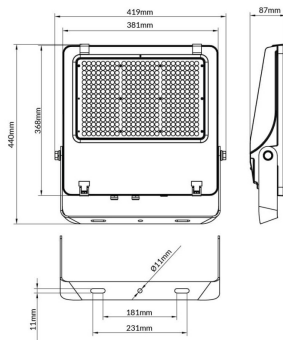

AQUILA II

Lavov flood light from the family AQUILA II with a power of 240W and an optics 60° degrees . CCT 4000K. With a total lumen output of 38400lm and a luminous efficiency of 160lm/W.DALI driver. Made in die cast aluminum and finished in Black color. IP66 and IK 08 degree of protection.

Item code	86.10018.5423.02
Product type	Outdoor
Category	Floodlights
Family	AQUILA II
Pictograms	

Scheme

Product

Real power (W)	240
Real luminous flux (Lm)	38400
Luminous efficiency (Lm/W)	160
Beam angle (°)	60°
Life time (h)	50000h L70B50
IP	66
Electrical class insulation	Class I
Colour	Black
Control gear included	Yes
Control gear	DALI
Light source	LED
Type of LED	2835
Colour temperature (K)	4000
Colour consistency (SDCM)	SDCM<5
CRI	≥70
IK	08