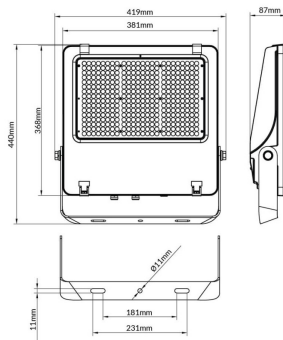

AQUILA II

Lavov flood light from the family AQUILA II with a power of 240W and an optics 60° degrees . CCT 4000K. With a total lumen output of 38400lm and a luminous efficiency of 160lm/W.DALI driver. Made in die cast aluminum and finished in Black color. IP66 and IK 08 degree of protection.

Item code	86.10018.5423.02
Product type	Indoor
Category	Floodlights
Family	AQUILA II
Subfamily	AQUILA II

Pictograms	

Scheme

Product	
Real power (W)	240
Real luminous flux (Lm)	38400
Luminous efficiency (Lm/W)	160
Beam angle (°)	60°
Life time (h)	50000h L70B50
IP	66
Electrical class insulation	Class I
Colour	Black
Control gear included	Yes
Control gear	DALI
Light source	LED
Type of LED	2835
Colour temperature (K)	4000
Colour consistency (SDCM)	SDCM<5
CRI	≥70
IK	08