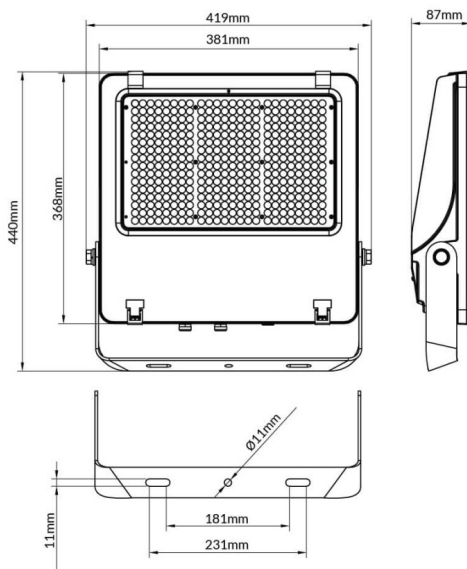

AQUILA II

Lavov flood light from the family AQUILA II with a power of 240W and an optics 60° degrees . CCT 4000K. With a total lumen output of 38400lm and a luminous efficiency of 160lm/W.DALI driver. Made in die cast aluminum and finished in Black color. IP66 and IK 08 degree of protection.

Scheme

Item code	86.I0018.5423.02
Product type	Outdoor
Category	Floodlights
Family	AQUILA II
Subfamily	AQUILA II
Pictograms	

Product	
Real power (W)	240
Real luminous flux (Lm)	38400
Luminous efficiency (Lm/W)	160
Beam angle (°)	60°
Life time (h)	50000h L70B50
IP	66
Electrical class insulation	Class I
Colour	Black
Control gear included	Yes
Control gear	DALI
Light source	LED
Type of LED	2835
Colour temperature (K)	4000
Colour consistency (SDCM)	SDCM5
CRI	≥70
IK	08