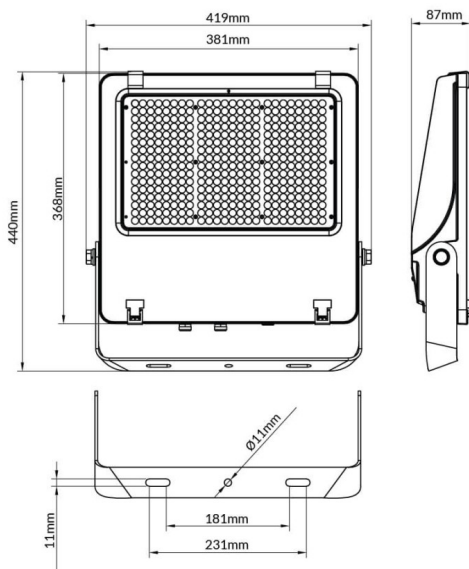

AQUILA II

Lavov flood light from the family AQUILA II with a power of 240W and an optics 55x125°, tilt55 degrees . CCT 4000K. With a total lumen output of 38400lm and a luminous efficiency of 160lm/W.ON-OFF driver. Made in die cast aluminum and finished in Black color. IP66 and IK 08 degree of protection.

Scheme

Item code	86.I0018.5451.02
Product type	Outdoor
Category	Floodlights
Family	AQUILA II
Pictograms	

Product	
Real power (W)	240
Real luminous flux (Lm)	38400
Luminous efficiency (Lm/W)	160
Beam angle (°)	55x125°, tilt55
Life time (h)	50000h L70B50
IP	66
Electrical class insulation	Class I
Colour	Black
Control gear included	Yes
Control gear	ON-OFF
Light source	LED
Type of LED	2835
Colour temperature (K)	4000
Colour consistency (SDCM)	SDCM5
CRI	≥70
IK	08