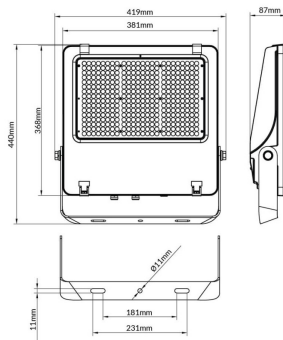

AQUILA II

Lavov flood light from the family AQUILA II with a power of 240W and an optics 55x125°, tilt55 degrees . CCT 4000K. With a total lumen output of 38400lm and a luminous efficiency of 160lm/W.ON-OFF driver. Made in die cast aluminum and finished in Black color. IP66 and IK 08 degree of protection.

Item code	86.10018.5451.02
Product type	Outdoor
Category	Floodlights
Family	AQUILA II

Pictograms		50 Hz	220 V		SDCM 3
		60	240 V	850°	
	Driver INCL.	On	Off		
	IP 66	CRI 70	IK 08	50000h L70B50	

Scheme

Product	
Real power (W)	240
Real luminous flux (Lm)	38400
Luminous efficiency (Lm/W)	160
Beam angle (°)	55x125°, tilt55
Life time (h)	50000h L70B50
IP	66
Electrical class insulation	Class I
Colour	Black
Control gear included	Yes
Control gear	ON-OFF
Light source	LED
Type of LED	2835
Colour temperature (K)	4000
Colour consistency (SDCM)	SDCM<5
CRI	≥70
IK	08