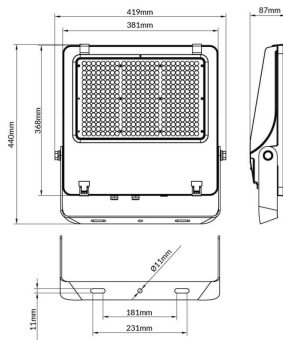

AQUILA II

Lavov flood light from the family AQUILA II with a power of 240W and an optics 55x125°, tilt55 degrees . CCT 4000K. With a total lumen output of 38400lm and a luminous efficiency of 160lm/W.ON-OFF driver. Made in die cast aluminum and finished in Black color. IP66 and IK 08 degree of protection.

Item code	86.I0018.5451.02
Product type	Indoor
Category	Industrial
Family	AQUILA II
Subfamily	AQUILA II

Pictograms

Scheme

Product	
Real power (W)	240
Real luminous flux (Lm)	38400
Luminous efficiency (Lm/W)	160
Beam angle (°)	55x125°, tilt55
Life time (h)	50000h L70B50
IP	66
Electrical class insulation	Class I
Colour	Black
Control gear included	Yes
Control gear	ON-OFF
Light source	LED
Type of LED	2835
Colour temperature (K)	4000
Colour consistency (SDCM)	SDCM<5
CRI	≥70
IK	08