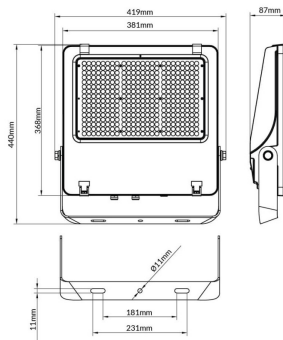

AQUILA II

Lavov flood light from the family AQUILA II with a power of 240W and an optics 55x125°, tilt55 degrees . CCT 4000K. With a total lumen output of 38400lm and a luminous efficiency of 160lm/W.ON-OFF driver. Made in die cast aluminum and finished in Black color. IP66 and IK 08 degree of protection.

Item code	86.10018.5451.02
Product type	Indoor
Category	Floodlights
Family	AQUILA II
Subfamily	AQUILA II

Pictograms

Scheme

Product	
Real power (W)	240
Real luminous flux (Lm)	38400
Luminous efficiency (Lm/W)	160
Beam angle (°)	55x125°, tilt55
Life time (h)	50000h L70B50
IP	66
Electrical class insulation	Class I
Colour	Black
Control gear included	Yes
Control gear	ON-OFF
Light source	LED
Type of LED	2835
Colour temperature (K)	4000
Colour consistency (SDCM)	SDCM<5
CRI	≥70
IK	08